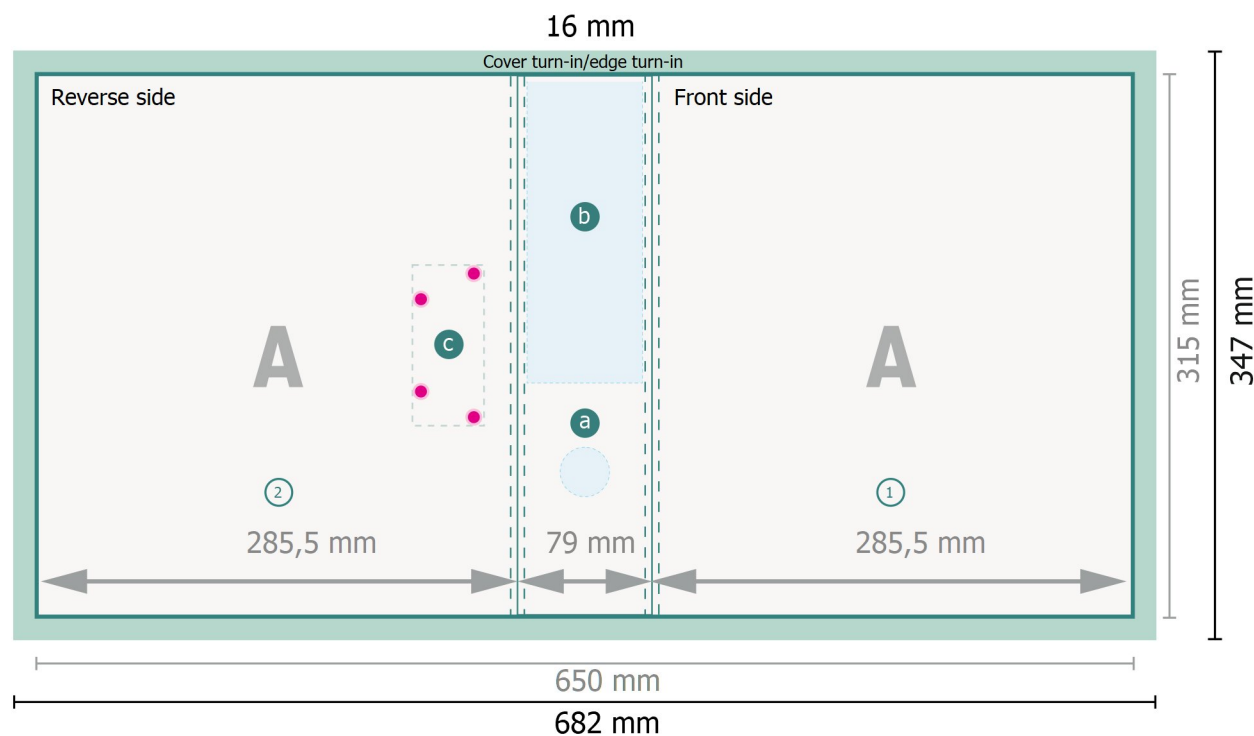

Datasheet

Budget binders, A4, print on the outside

- a Hole
- b Spine pocket
- c Area for fastening the lever mechanism.

Data format:

68,2 x 34,7 cm

Trimmed size:

65 x 31,5 cm

Safety margin:

4 mm

Maintaining space between the text/information and the edge of the trimmed format prevents undesirable cuts.

Explanation of symbols

-  Bleed
-  Reading direction
-  Trimmed size
-  Data format
-  Creasing/Folding

Please note:

Allow for trim allowance and safety margin according to instructions.

Arrange background graphics, images or graphics up to the edge of the data format.

Tolerances may occur during production due to cutting, punching and folding processes.