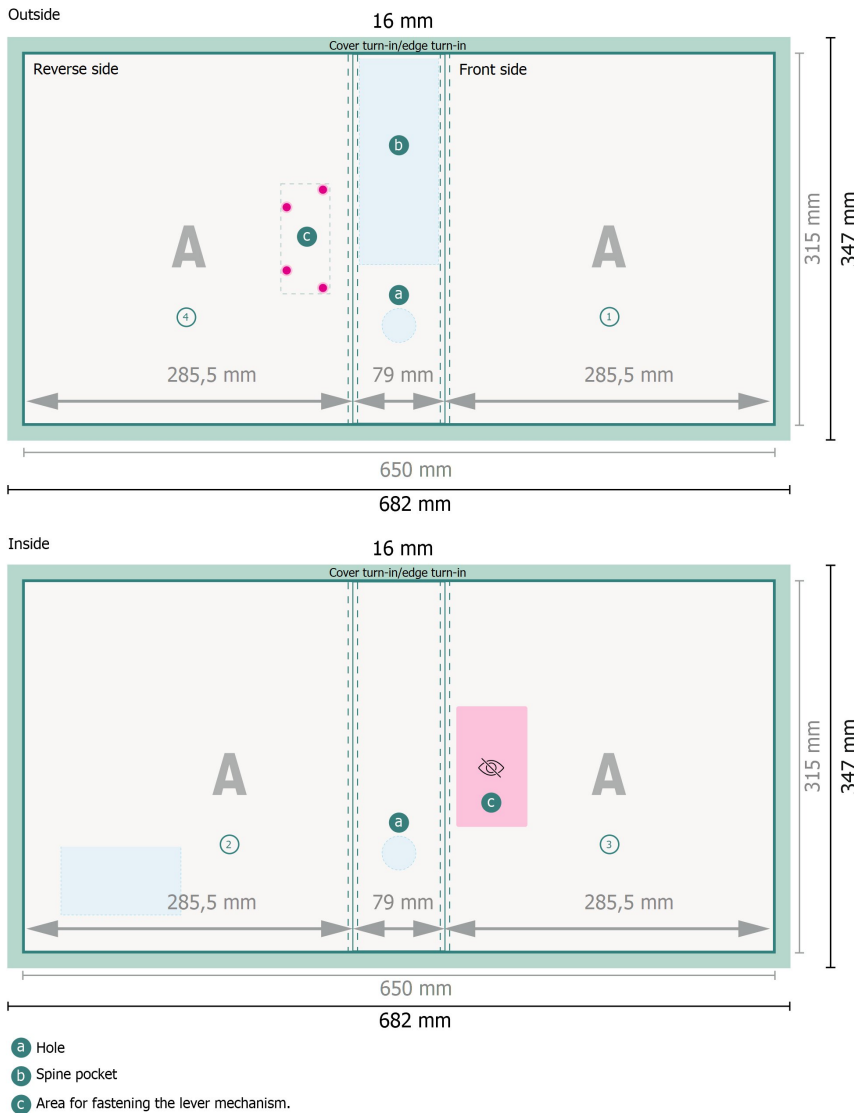

Budget binders, A4, print on the inside and outside

Data format:
68,2 x 34,7 cm

Trimmed size:
65 x 31,5 cm

Safety margin:
4 mm

Maintaining space between the text/information and the edge of the trimmed format prevents undesirable cuts.

Explanation of symbols

- Bleed
- A** Reading direction
- Trimmed size
- Data format
- invisible
- Creasing/Folding

Please note:

Allow for trim allowance and safety margin according to instructions.

Arrange background graphics, images or graphics up to the edge of the data format.

Tolerances may occur during production due to cutting, punching and folding processes.

Printing data: Instructions and templates can be found under the menu item *Printing data* at www.onlineprinters.com