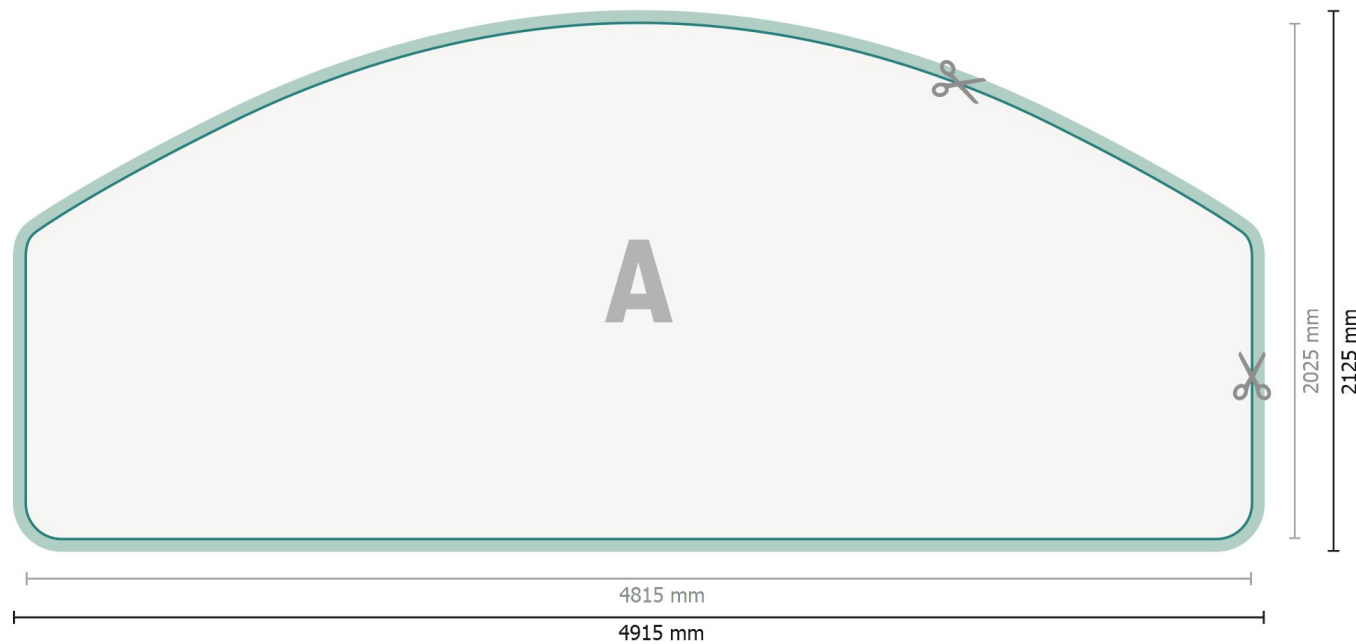

Datasheet

Stretch fabric display, Moon, 280 x 200 cm

Dataformat (incl. 50 mm inlay):
491,5 x 212,5 cm

Trimmed size:
481,5 x 202,5 cm

Product dimensions:
280 x 200 cm

Explanation of symbols

- A** Reading direction
- |— Trimmed size
- |— Data format
- ✂ We will cut/perforate your product here
- inlay

Please note:

Allow for trim allowance and safety margin according to instructions.

Arrange background graphics, images or graphics up to the edge of the data format.

Tolerances may occur during production due to cutting, punching and folding processes.