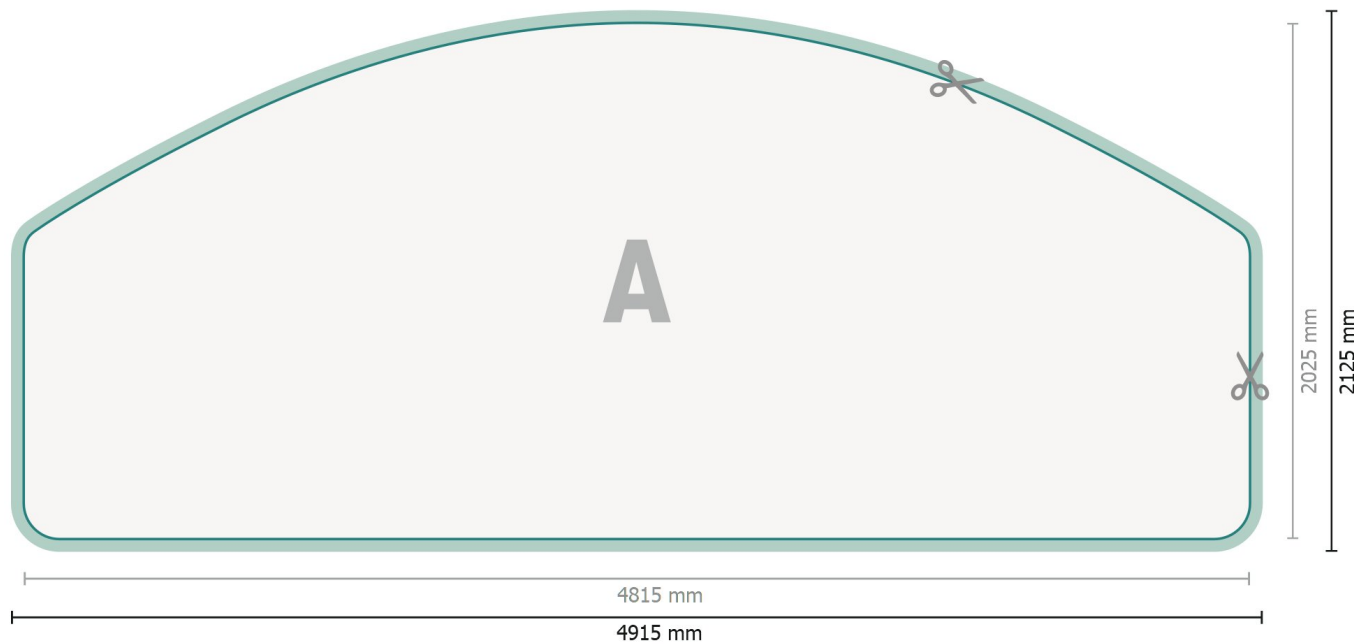

Datasheet

Stretch fabric, print only, Moon, 280 x 200 cm

Dataformat (incl. 50 mm inlay):
491,5 x 212,5 cm

Trimmed size:
481,5 x 202,5 cm

Product dimensions:
280 x 200 cm

Explanation of symbols

- A** Reading direction
- |— Trimmed size
- |— Data format
- ✂ We will cut/perforate your product here
- inlay

Please note:

Allow for trim allowance and safety margin according to instructions.

Arrange background graphics, images or graphics up to the edge of the data format.

Tolerances may occur during production due to cutting, punching and folding processes.