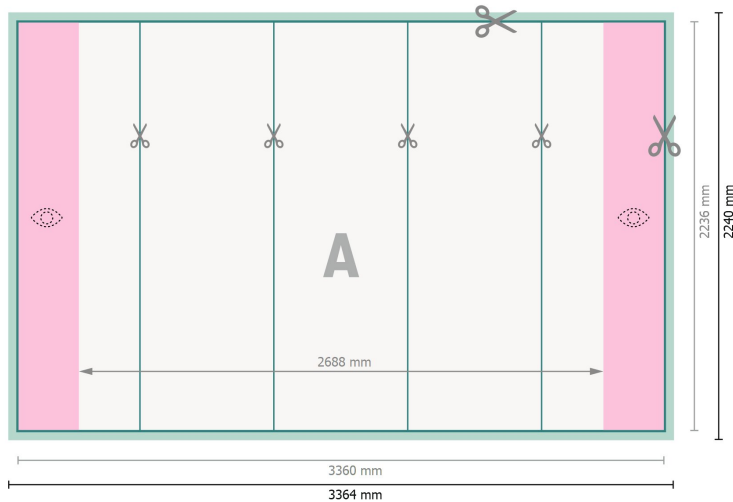

Pop-up displays, incl. print, curved, 336.4 x 224 cm

**Data format:**

336,4 x 224 cm

Trimmed size:

336 x 223,6 cm

Product dimensions:

336,4 x 224 cm

Safety margin:

4 mm

Maintaining space between the text/information and the edge of the trimmed format prevents undesirable cuts.

Explanation of symbols

Bleed

Reading direction

Trimmed size

Data format

We will cut/perforate your product here

Limited visibility area

Please note:

Allow for trim allowance and safety margin according to instructions.

Arrange background graphics, images or graphics up to the edge of the data format.

Tolerances may occur during production due to cutting, punching and folding processes.