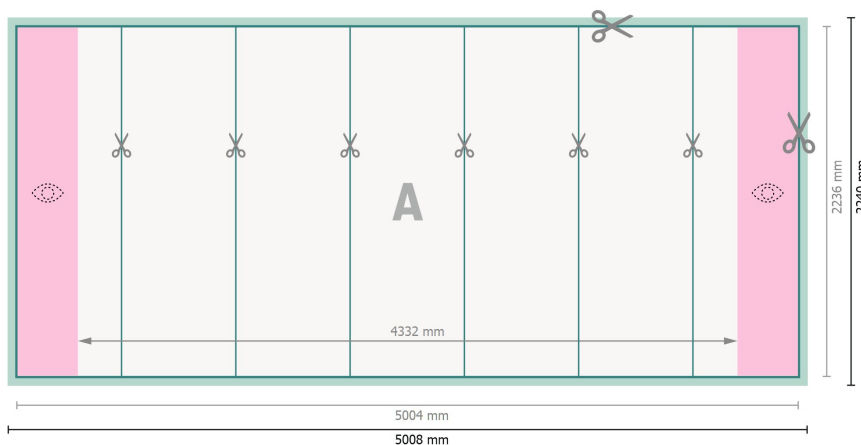

Pop-up displays, incl. print, straight, 500.8 x 224 cm

Data format:

500,8 x 224 cm

Trimmed size:

500,4 x 223,6 cm

Product dimensions:

500,8 x 224 cm

Safety margin:

4 mm

Maintaining space between the text/information and the edge of the trimmed format prevents undesirable cuts.

Explanation of symbols

Bleed

Reading direction

Trimmed size

Data format

We will cut/perforate your product here

Limited visibility area

Please note:

Allow for trim allowance and safety margin according to instructions.

Arrange background graphics, images or graphics up to the edge of the data format.

Tolerances may occur during production due to cutting, punching and folding processes.