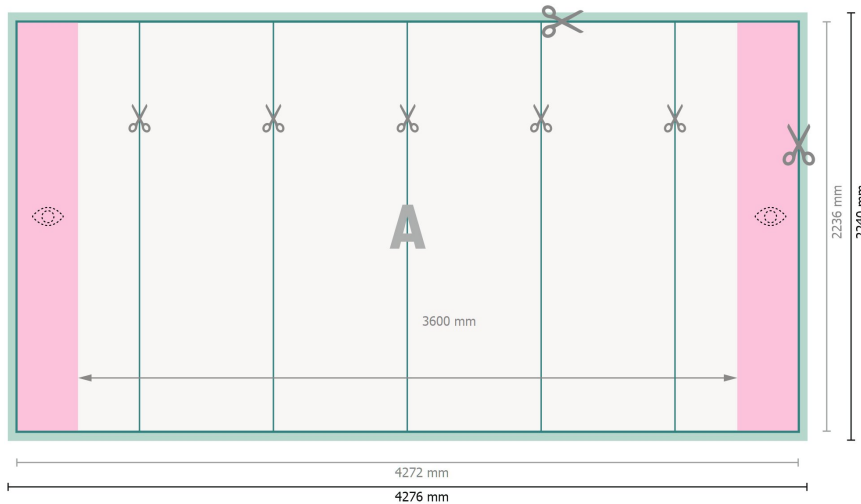

Pop-up displays, print only, straight, 427.6 x 224 cm

Data format:

427,6 x 224 cm

Trimmed size:

427,2 x 223,6 cm

Product dimensions:

427,6 x 224 cm

Safety margin:

4 mm

Maintaining space between the text/information and the edge of the trimmed format prevents undesirable cuts.

Explanation of symbols

Bleed

Reading direction

Trimmed size

Data format

We will cut/perforate your product here

Limited visibility area

Please note:

Allow for trim allowance and safety margin according to instructions.

Arrange background graphics, images or graphics up to the edge of the data format.

Tolerances may occur during production due to cutting, punching and folding processes.