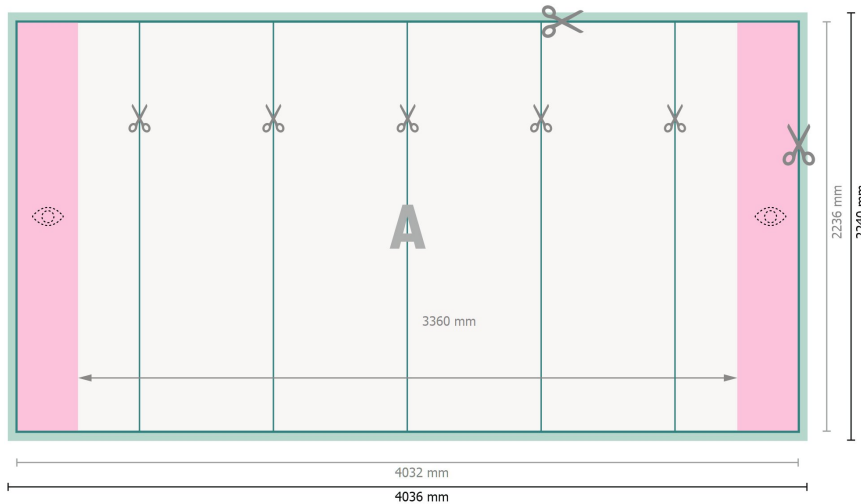

Pop-up displays, incl. print, curved, 403,6 x 224 cm

Data format:

403,6 x 224 cm

Trimmed size:

403,2 x 223,6 cm

Product dimensions:

403,6 x 224 cm

Safety margin:

4 mm

Maintaining space between the text/information and the edge of the trimmed format prevents undesirable cuts.

Explanation of symbols

Bleed

Reading direction

Trimmed size

Data format

We will cut/perforate your product here

Limited visibility area

Please note:

Allow for trim allowance and safety margin according to instructions.

Arrange background graphics, images or graphics up to the edge of the data format.

Tolerances may occur during production due to cutting, punching and folding processes.