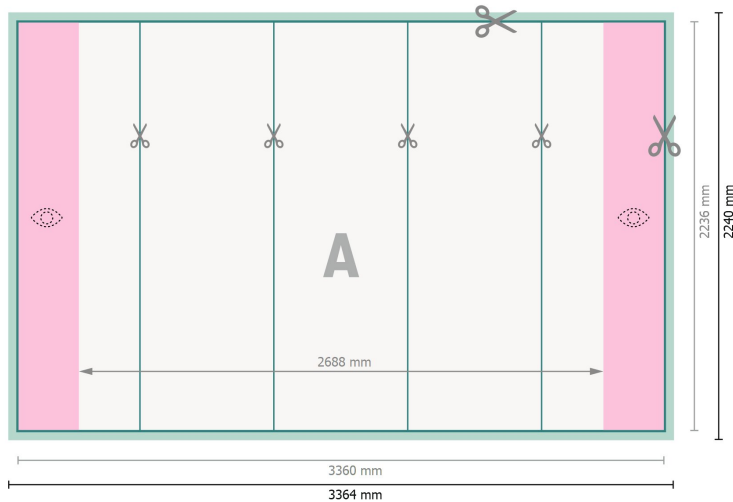

Pop-up displays, print only, curved, 336.4 x 224 cm

Data format:

336,4 x 224 cm

Trimmed size:

336 x 223,6 cm

Product dimensions:

336,4 x 224 cm

Safety margin:

4 mm

Maintaining space between the text/information and the edge of the trimmed format prevents undesirable cuts.

Explanation of symbols

Bleed

Reading direction

Trimmed size

Data format

We will cut/perforate your product here

Limited visibility area

Please note:

Allow for trim allowance and safety margin according to instructions.

Arrange background graphics, images or graphics up to the edge of the data format.

Tolerances may occur during production due to cutting, punching and folding processes.