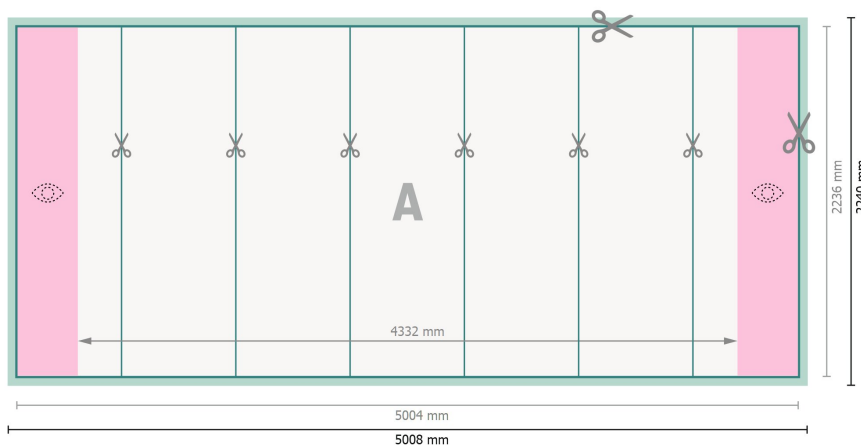

Pop-up displays, print only, straight, 500.8 x 224 cm

Data format:

500,8 x 224 cm

Trimmed size:

500,4 x 223,6 cm

Product dimensions:

500,8 x 224 cm

Safety margin:

4 mm

Maintaining space between the text/information and the edge of the trimmed format prevents undesirable cuts.

Explanation of symbols

Bleed

Reading direction

Trimmed size

Data format

We will cut/perforate your product here

Limited visibility area

Please note:

Allow for trim allowance and safety margin according to instructions.

Arrange background graphics, images or graphics up to the edge of the data format.

Tolerances may occur during production due to cutting, punching and folding processes.