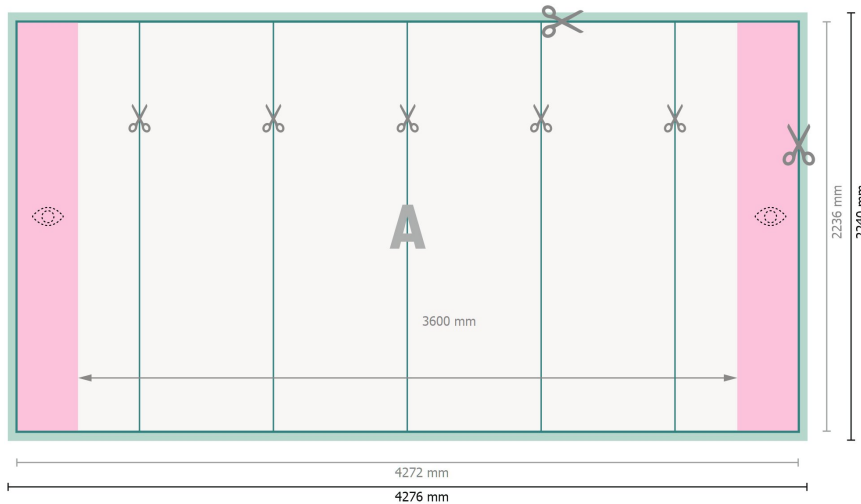

Pop-up displays, incl. print, straight, 427.6 x 224 cm

Data format:

427,6 x 224 cm

Trimmed size:

427,2 x 223,6 cm

Product dimensions:

427,6 x 224 cm

Safety margin:

4 mm

Maintaining space between the text/information and the edge of the trimmed format prevents undesirable cuts.

Explanation of symbols

Bleed

Reading direction

Trimmed size

Data format

We will cut/perforate your product here

Limited visibility area

Please note:

Allow for trim allowance and safety margin according to instructions.

Arrange background graphics, images or graphics up to the edge of the data format.

Tolerances may occur during production due to cutting, punching and folding processes.