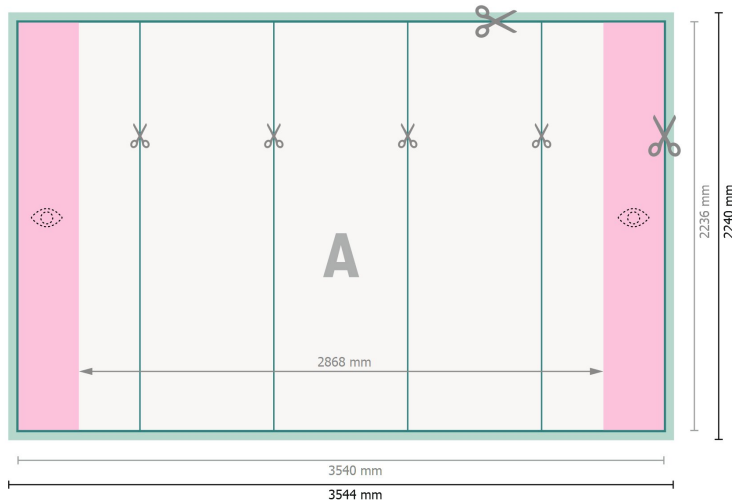

Pop-up displays, print only, straight, 354.4 x 224 cm

Data format:

354,4 x 224 cm

Trimmed size:

354 x 223,6 cm

Product dimensions:

354,4 x 224 cm

Safety margin:

4 mm

Maintaining space between the text/information and the edge of the trimmed format prevents undesirable cuts.

Explanation of symbols

Bleed

Reading direction

Trimmed size

Data format

We will cut/perforate your product here

Limited visibility area

Please note:

Allow for trim allowance and safety margin according to instructions.

Arrange background graphics, images or graphics up to the edge of the data format.

Tolerances may occur during production due to cutting, punching and folding processes.