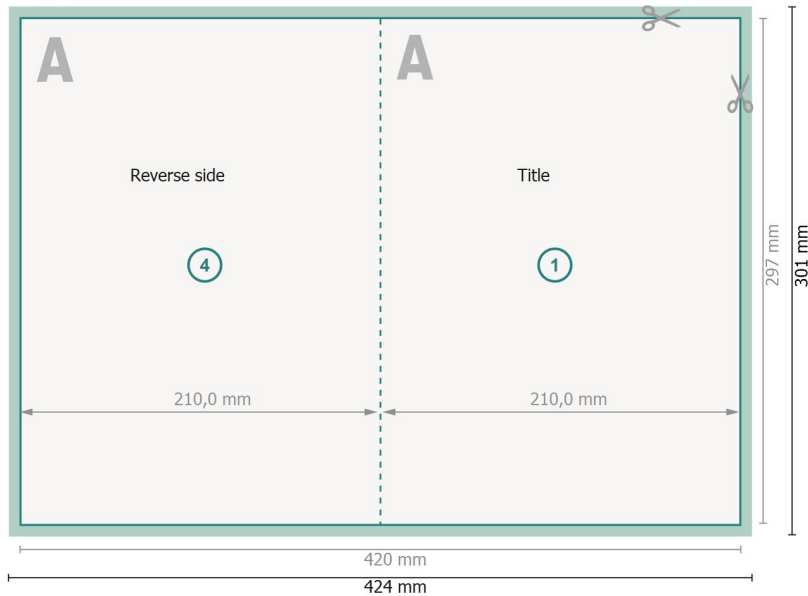

Folded Leaflets Portrait, A4

4 pages, 1 fold

Outside

Inside

Dataformat (incl. 2 mm bleed):

42,4 x 30,1 cm

bleed:

2 mm

Trimmed size:

42 x 29,7 cm

Trimmed size (closed):

21 x 29,7 cm

Safety margin:

4 mm

Maintaining space between the text/information and the edge of the trimmed format prevents undesirable cuts.

Explanation of symbols

Bleed

Reading direction

Trimmed size

Data format

We will cut/perforate your product here

Creasing/Folding

Please note:

Allow for trim allowance and safety margin according to instructions.

Arrange background graphics, images or graphics up to the edge of the data format.

Tolerances may occur during production due to cutting, punching and folding processes.

Printing data: Instructions and templates can be found under the menu item *Printing data* at www.onlineprinters.com