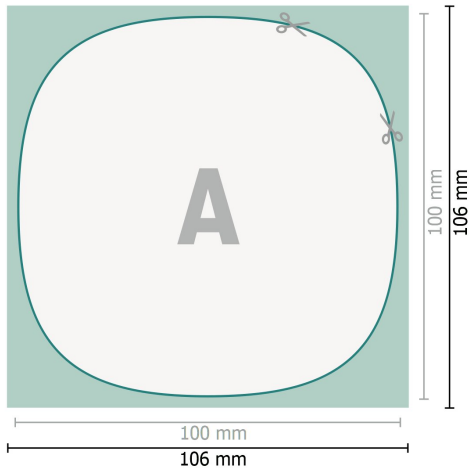

## Beer mats, Modern, 10 x 10 cm, 4/0

**Dataformat (incl. 3 mm bleed):**

10,6 x 10,6 cm

**bleed:**

3 mm

**Trimmed size:**

10 x 10 cm

**Safety margin:**

4 mm

Maintaining space between the text/information and the edge of the trimmed format prevents undesirable cuts.

**Explanation of symbols**

 Bleed

 Reading direction

 Trimmed size

 Data format

 We will cut/perforate your product here

---

**Please note:**

Allow for trim allowance and safety margin according to instructions.

Arrange background graphics, images or graphics up to the edge of the data format.

Tolerances may occur during production due to cutting, punching and folding processes.