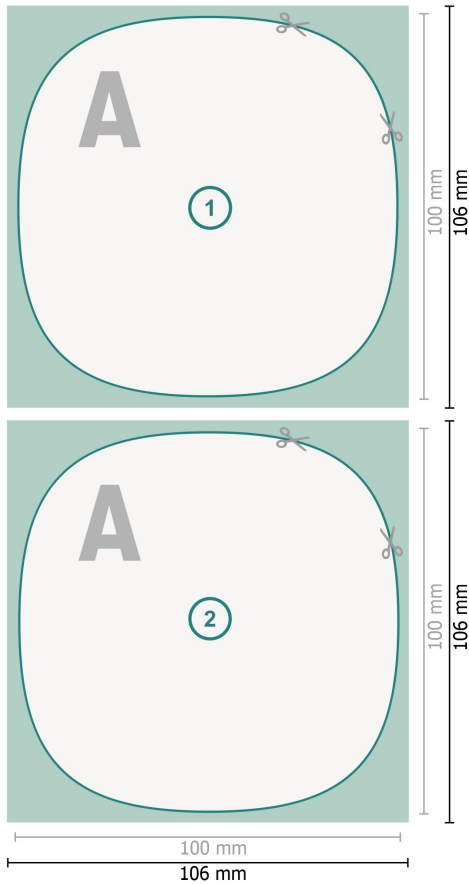

Beer mats, Modern, 10 x 10 cm, 4/4

Dataformat (incl. 3 mm bleed):

10,6 x 10,6 cm

bleed:

3 mm

Trimmed size:

10 x 10 cm

Safety margin:

4 mm

Maintaining space between the text/information and the edge of the trimmed format prevents undesirable cuts.

Explanation of symbols

 Bleed

 Reading direction

 Trimmed size

 Data format

 We will cut/perforate your product here

Please note:

Allow for trim allowance and safety margin according to instructions.

Arrange background graphics, images or graphics up to the edge of the data format.

Tolerances may occur during production due to cutting, punching and folding processes.