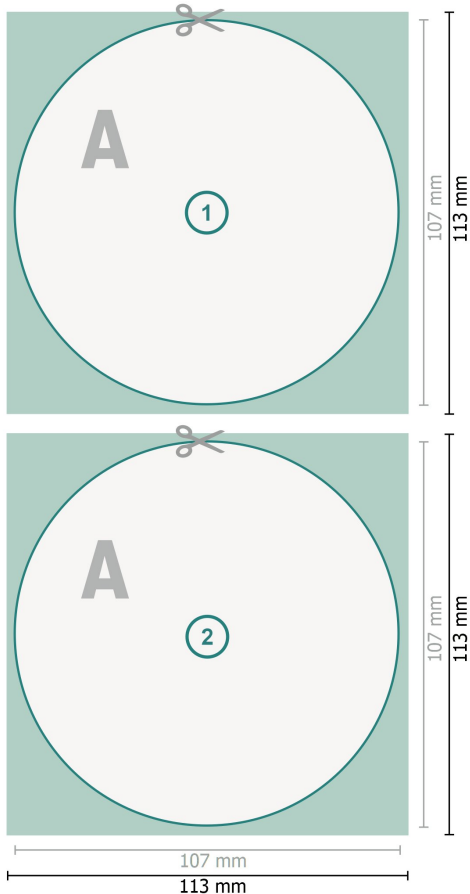

Beer mats, Round, Ø 10.7 cm, 4/4

**Dataformat (incl. 3 mm bleed):**

11,3 x 11,3 cm

bleed:

3 mm

Trimmed size:

10,7 x 10,7 cm

Safety margin:

4 mm

Maintaining space between the text/information and the edge of the trimmed format prevents undesirable cuts.

Explanation of symbols

Bleed

Reading direction

Trimmed size

Data format

We will cut/perforate your product here

Please note:

Allow for trim allowance and safety margin according to instructions.

Arrange background graphics, images or graphics up to the edge of the data format.

Tolerances may occur during production due to cutting, punching and folding processes.