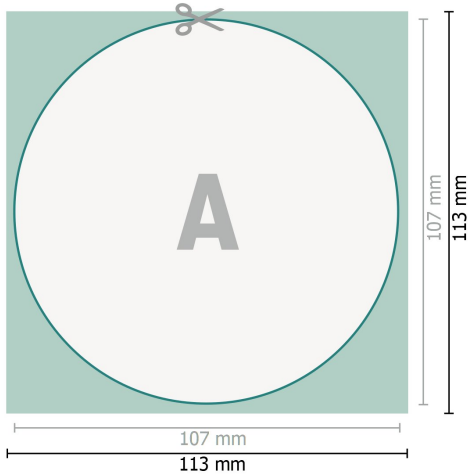

Beer mats, Round, Ø 10.7 cm, 4/0

**Dataformat (incl. 3 mm bleed):**

11,3 x 11,3 cm

bleed:

3 mm

Trimmed size:

10,7 x 10,7 cm

Safety margin:

4 mm

Maintaining space between the text/information and the edge of the trimmed format prevents undesirable cuts.

Explanation of symbols

 Bleed

 Reading direction

 Trimmed size

 Data format

 We will cut/perforate your product here

Please note:

Allow for trim allowance and safety margin according to instructions.

Arrange background graphics, images or graphics up to the edge of the data format.

Tolerances may occur during production due to cutting, punching and folding processes.