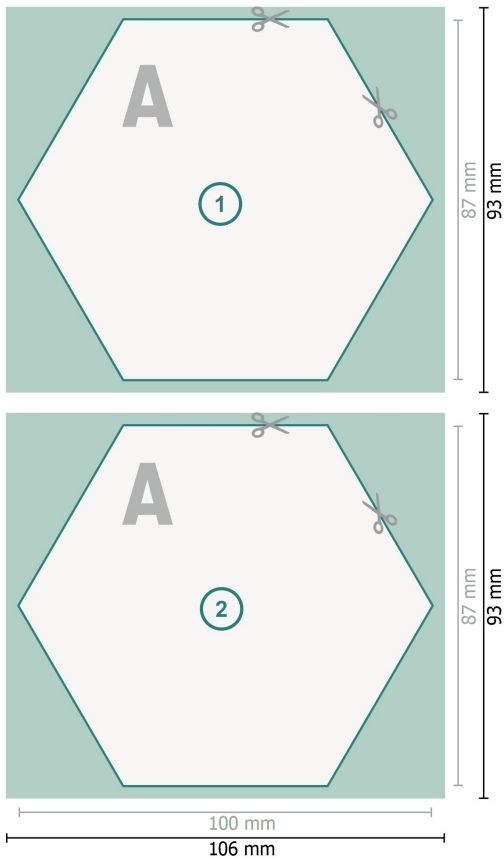

Beer mats, Hexagon, 10 x 8.7 cm, 4/4

**Dataformat (incl. 3 mm bleed):**

10,6 x 9,3 cm

bleed:

3 mm

Trimmed size:

10 x 8,7 cm

Safety margin:

4 mm

Maintaining space between the text/information and the edge of the trimmed format prevents undesirable cuts.

Explanation of symbols

- Bleed
- Reading direction
- Trimmed size
- Data format
- We will cut/perforate your product here

Please note:

Allow for trim allowance and safety margin according to instructions.

Arrange background graphics, images or graphics up to the edge of the data format.

Tolerances may occur during production due to cutting, punching and folding processes.