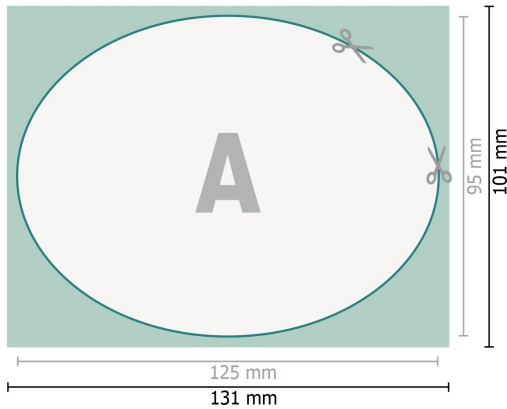

Beer mats, Oval, 12.5 x 9.5 cm, 4/0

Dataformat (incl. 3 mm bleed):

13,1 x 10,1 cm

bleed:

3 mm

Trimmed size:

12,5 x 9,5 cm

Safety margin:

4 mm

Maintaining space between the text/information and the edge of the trimmed format prevents undesirable cuts.

Explanation of symbols

 Bleed

 Reading direction

 Trimmed size

 Data format

 We will cut/perforate your product here

Please note:

Allow for trim allowance and safety margin according to instructions.

Arrange background graphics, images or graphics up to the edge of the data format.

Tolerances may occur during production due to cutting, punching and folding processes.