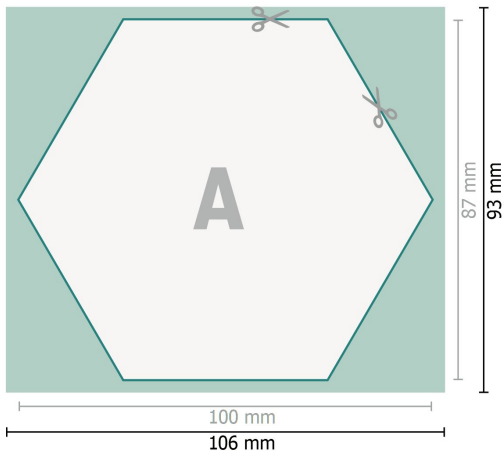

Beer mats, Hexagon, 10 x 8.7 cm, 4/0

**Dataformat (incl. 3 mm bleed):**

10,6 x 9,3 cm

bleed:

3 mm

Trimmed size:

10 x 8,7 cm

Safety margin:

4 mm

Maintaining space between the text/information and the edge of the trimmed format prevents undesirable cuts.

Explanation of symbols

 Bleed

 Reading direction

 Trimmed size

 Data format

 We will cut/perforate your product here

Please note:

Allow for trim allowance and safety margin according to instructions.

Arrange background graphics, images or graphics up to the edge of the data format.

Tolerances may occur during production due to cutting, punching and folding processes.