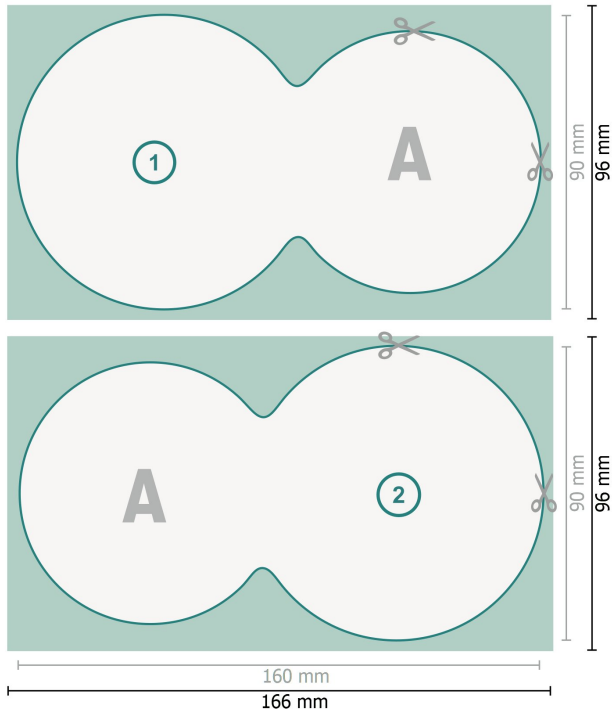

## Beer mats, Doublecircle, 16 x 9.0 cm, 4/4

**Dataformat (incl. 3 mm bleed):**

16,6 x 9,6 cm

**bleed:**

3 mm

**Trimmed size:**

16 x 9 cm

**Safety margin:**

4 mm

Maintaining space between the text/information and the edge of the trimmed format prevents undesirable cuts.

**Explanation of symbols**

 Bleed

 Reading direction

 Trimmed size

 Data format

 We will cut/perforate your product here

**Please note:**

Allow for trim allowance and safety margin according to instructions.

Arrange background graphics, images or graphics up to the edge of the data format.

Tolerances may occur during production due to cutting, punching and folding processes.