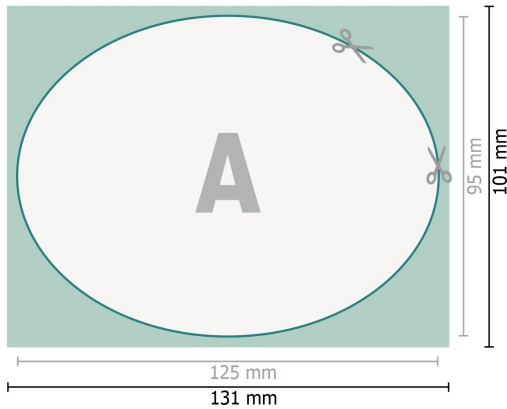

Beer mats, Oval, 12.5 x 9.5 cm, 4/0

**Dataformat (incl. 3 mm bleed):**

13,1 x 10,1 cm

bleed:

3 mm

Trimmed size:

12,5 x 9,5 cm

Safety margin:

4 mm

Maintaining space between the text/information and the edge of the trimmed format prevents undesirable cuts.

Explanation of symbols

 Bleed

 Reading direction

 Trimmed size

 Data format

 We will cut/perforate your product here

Please note:

Allow for trim allowance and safety margin according to instructions.

Arrange background graphics, images or graphics up to the edge of the data format.

Tolerances may occur during production due to cutting, punching and folding processes.