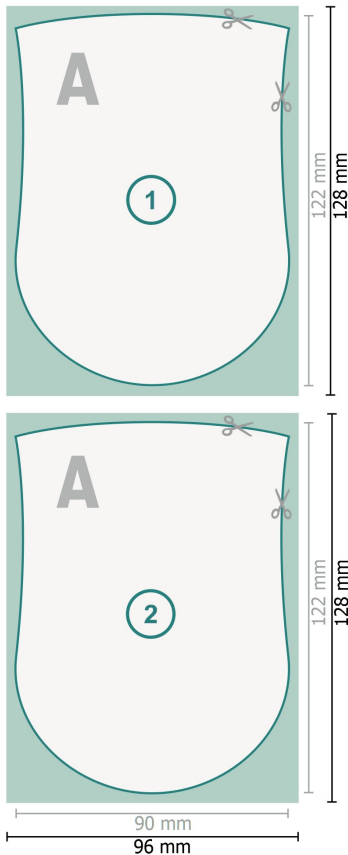

Beer mats, Coat of arms, 9.0 x 12.2 cm, 4/4

**Dataformat (incl. 3 mm bleed):**

9,6 x 12,8 cm

bleed:

3 mm

Trimmed size:

9 x 12,2 cm

Safety margin:

4 mm

Maintaining space between the text/information and the edge of the trimmed format prevents undesirable cuts.

Explanation of symbols

Bleed

Reading direction

Trimmed size

Data format

We will cut/perforate your product here

Please note:

Allow for trim allowance and safety margin according to instructions.

Arrange background graphics, images or graphics up to the edge of the data format.

Tolerances may occur during production due to cutting, punching and folding processes.