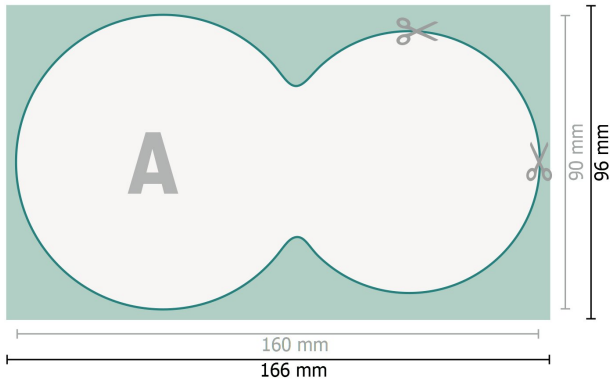

Beer mats, Doublecircle, 16 x 9.0 cm, 4/0

**Dataformat (incl. 3 mm bleed):**

16,6 x 9,6 cm

bleed:

3 mm

Trimmed size:

16 x 9 cm

Safety margin:

4 mm

Maintaining space between the text/information and the edge of the trimmed format prevents undesirable cuts.

Explanation of symbols

 Bleed

 Reading direction

 Trimmed size

 Data format

 We will cut/perforate your product here

Please note:

Allow for trim allowance and safety margin according to instructions.

Arrange background graphics, images or graphics up to the edge of the data format.

Tolerances may occur during production due to cutting, punching and folding processes.