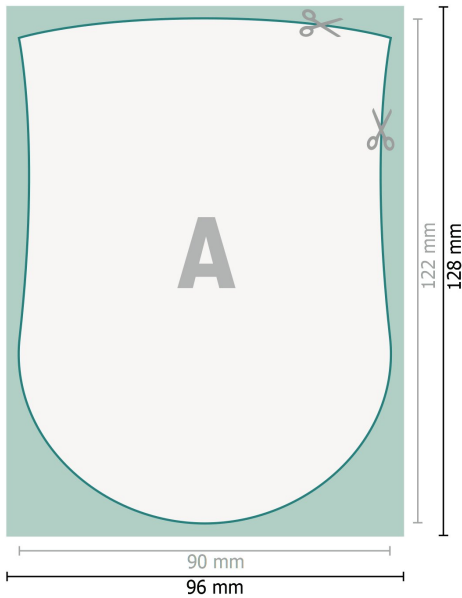

Beer mats, Coat of arms, 9.0 x 12.2 cm, 4/0

**Dataformat (incl. 3 mm bleed):**

9,6 x 12,8 cm

bleed:

3 mm

Trimmed size:

9 x 12,2 cm

Safety margin:

4 mm

Maintaining space between the text/information and the edge of the trimmed format prevents undesirable cuts.

Explanation of symbols

 Bleed

 Reading direction

 Trimmed size

 Data format

 We will cut/perforate your product here

Please note:

Allow for trim allowance and safety margin according to instructions.

Arrange background graphics, images or graphics up to the edge of the data format.

Tolerances may occur during production due to cutting, punching and folding processes.