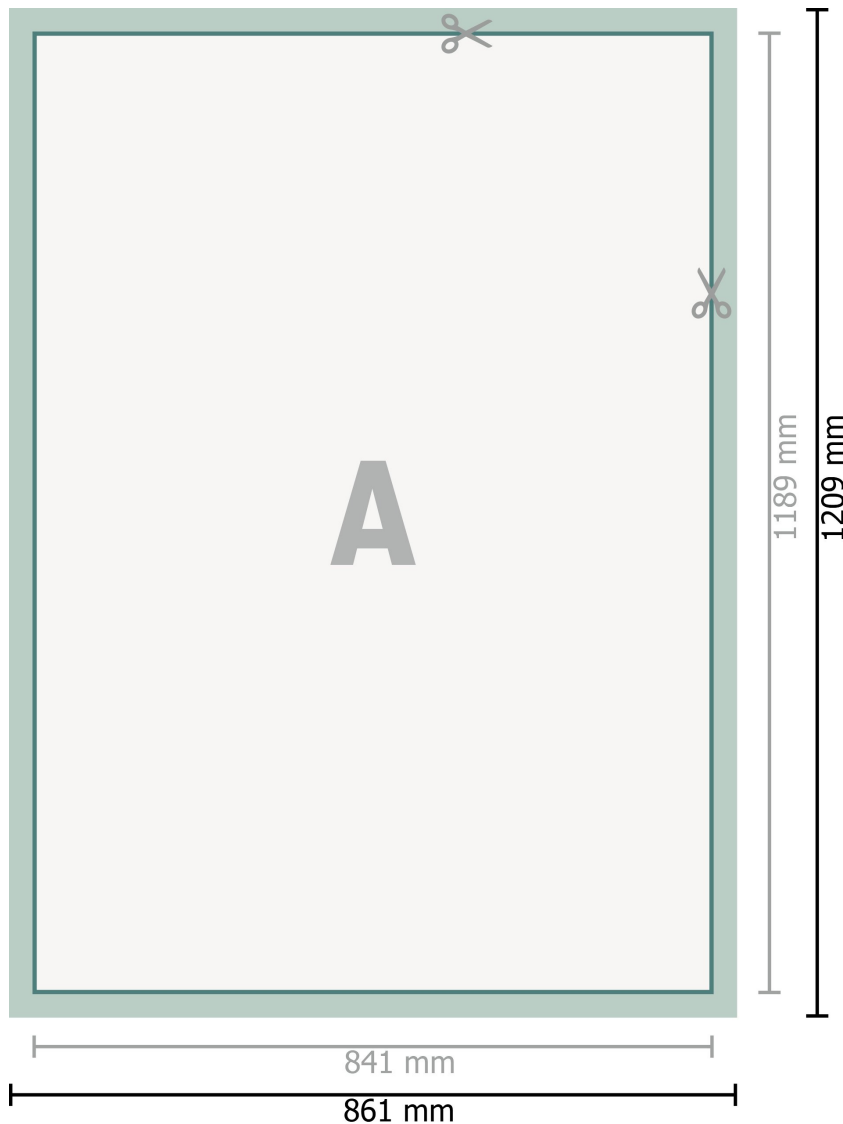

Fabric Posters, print only, A0

**Dataformat (incl. 10 mm inlay):**

86,1 x 120,9 cm

Inlay:

10 mm

Trimmed size:

84,1 x 118,9 cm

Safety margin:

4 mm

Maintaining space between the text/information and the edge of the trimmed format prevents undesirable cuts.

Explanation of symbols

A Reading direction

—|— Trimmed size

—|— Data format

■ inlay

Please note:

Allow for trim allowance and safety margin according to instructions.

Arrange background graphics, images or graphics up to the edge of the data format.

Tolerances may occur during production due to cutting, punching and folding processes.