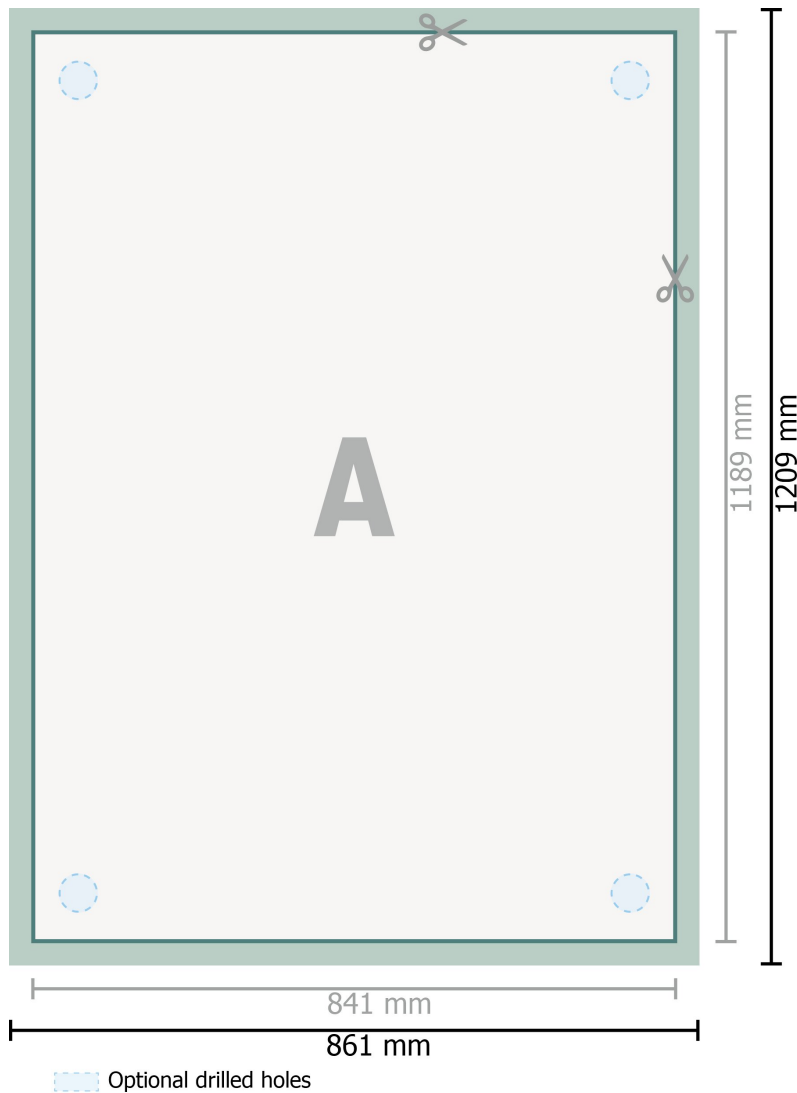

Aluminium composite boards, A0

**Dataformat (incl. 10 mm bleed):**

86,1 x 120,9 cm

Trimmed size:

84,1 x 118,9 cm

bleed:

10 mm

Safety margin:

4 mm

Maintaining space between the text/information and the edge of the trimmed format prevents undesirable cuts.

Explanation of symbols

Bleed

Reading direction

Trimmed size

Data format

We will cut/perforate your product here

Please note:

Allow for trim allowance and safety margin according to instructions.

Arrange background graphics, images or graphics up to the edge of the data format.

Tolerances may occur during production due to cutting, punching and folding processes.