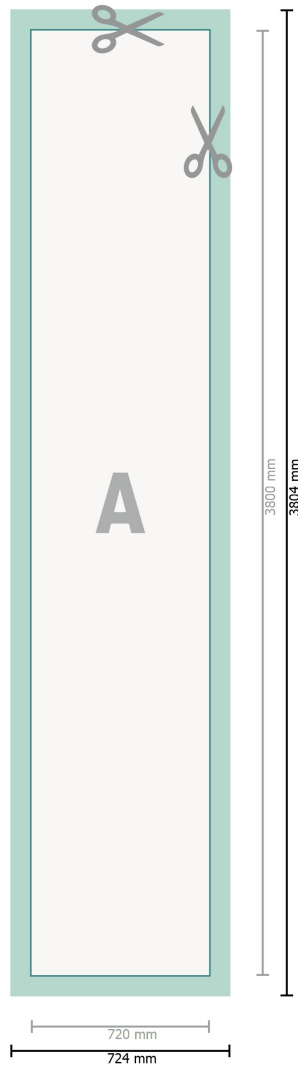

Photo wallpaper, 72 x 380 cm

**Dataformat (incl. 2 mm bleed):**

72,4 x 380,4 cm

Trimmed size:

72 x 380 cm

bleed:

2 mm

Safety margin:

4 mm

Maintaining space between the text/information and the edge of the trimmed format prevents undesirable cuts.

Explanation of symbols

 Bleed

 Reading direction

 Trimmed size

 Data format

 We will cut/perforate your product here

Please note:

Allow for trim allowance and safety margin according to instructions.

Arrange background graphics, images or graphics up to the edge of the data format.

Tolerances may occur during production due to cutting, punching and folding processes.