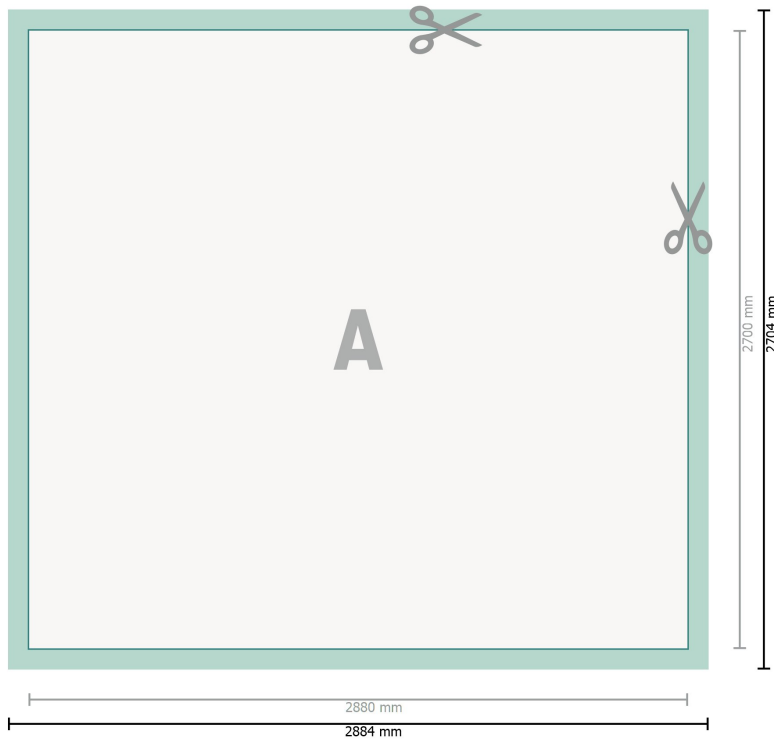

Photo wallpaper, 288 x 270 cm

**Dataformat (incl. 2 mm bleed):**

288,4 x 270,4 cm

Trimmed size:

288 x 270 cm

bleed:

2 mm

Safety margin:

4 mm

Maintaining space between the text/information and the edge of the trimmed format prevents undesirable cuts.

Explanation of symbols

 Bleed

 Reading direction

 Trimmed size

 Data format

 We will cut/perforate your product here

Please note:

Allow for trim allowance and safety margin according to instructions.

Arrange background graphics, images or graphics up to the edge of the data format.

Tolerances may occur during production due to cutting, punching and folding processes.