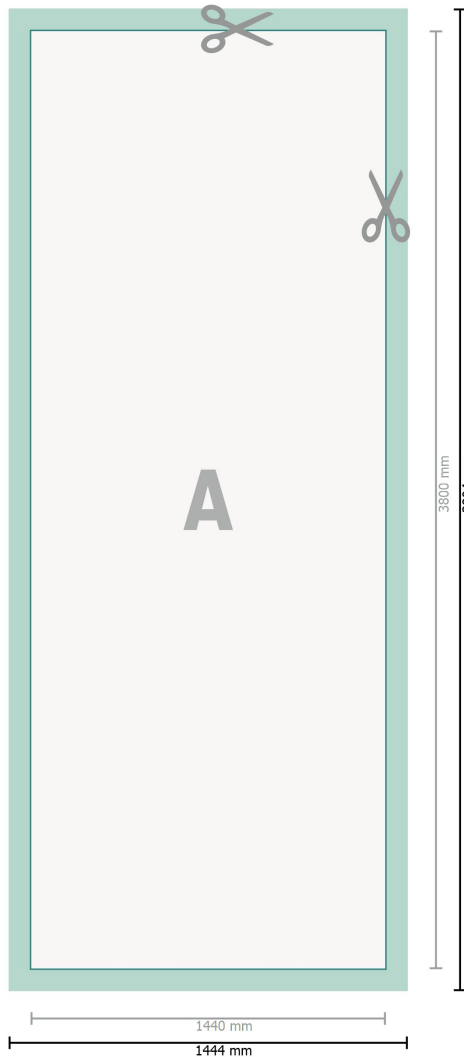

## Photo wallpaper, 144 x 380 cm

**Dataformat (incl. 2 mm bleed):**

144,4 x 380,4 cm

**Trimmed size:**

144 x 380 cm

**bleed:**

2 mm

**Safety margin:**

4 mm

Maintaining space between the text/information and the edge of the trimmed format prevents undesirable cuts.

**Explanation of symbols**

 Bleed

 Reading direction

 Trimmed size

 Data format

 We will cut/perforate your product here

---

**Please note:**

Allow for trim allowance and safety margin according to instructions.

Arrange background graphics, images or graphics up to the edge of the data format.

Tolerances may occur during production due to cutting, punching and folding processes.