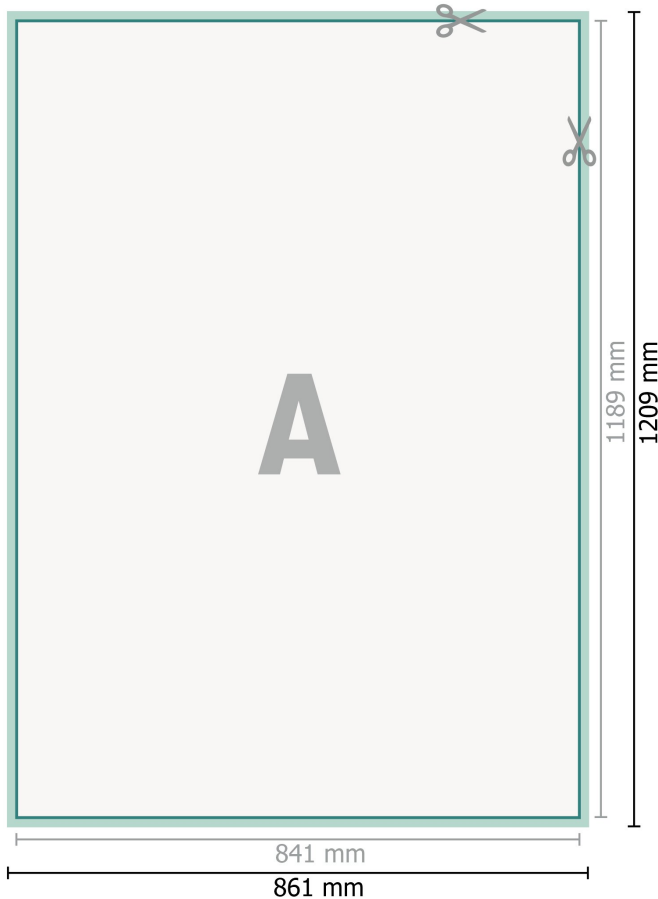

Acrylic glass sheets, A0

**Dataformat (incl. 10 mm bleed):**

86,1 x 120,9 cm

Trimmed size:

84,1 x 118,9 cm

bleed:

10 mm

Safety margin:

4 mm

Maintaining space between the text/information and the edge of the trimmed format prevents undesirable cuts.

Explanation of symbols

 Bleed

 Reading direction

 Trimmed size

 Data format

 We will cut/perforate your product here

Please note:

Allow for trim allowance and safety margin according to instructions.

Arrange background graphics, images or graphics up to the edge of the data format.

Tolerances may occur during production due to cutting, punching and folding processes.