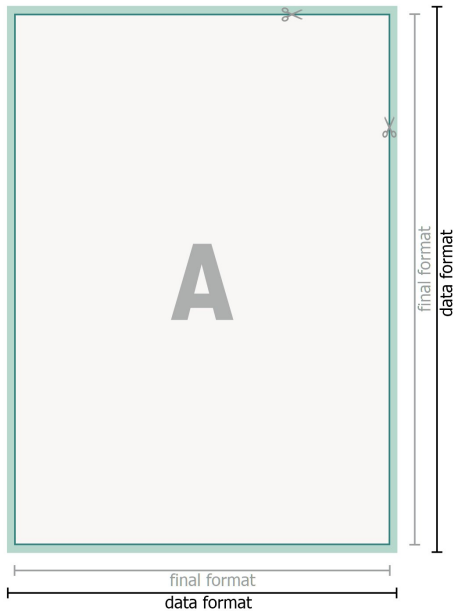

Photo wallpaper, Free format selection

free format selection

bleed:

2 mm

Safety margin:

4 mm

Maintaining space between the text/information and the edge of the trimmed format prevents undesirable cuts.

Explanation of symbols

 Bleed

 Reading direction

 Trimmed size

 Data format

 We will cut/perforate your product here

Please note:

Allow for trim allowance and safety margin according to instructions.

Arrange background graphics, images or graphics up to the edge of the data format.

Tolerances may occur during production due to cutting, punching and folding processes.

Printing data: Instructions and templates can be found under the menu item *Printing data* at www.onlineprinters.com