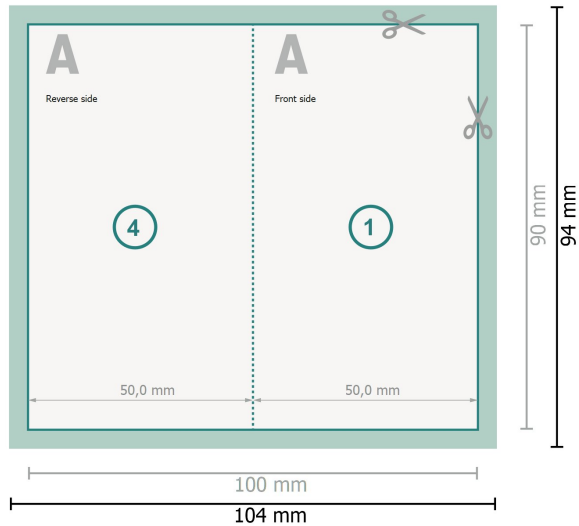

Folded Cards, Portrait, 5.0 x 9.0 cm

1 fold

Dataformat (incl. 2 mm bleed):

10,4 x 9,4 cm

bleed:

2 mm

Trimmed size:

10 x 9 cm

Trimmed size (closed):

5 x 9 cm

Safety margin:

4 mm

Maintaining space between the text/information and the edge of the trimmed format prevents undesirable cuts.

Please note:

Allow for trim allowance and safety margin according to instructions.

Arrange background graphics, images or graphics up to the edge of the data format.

Tolerances may occur during production due to cutting, punching and folding processes.

Printing data: Instructions and templates can be found under the menu item *Printing data* at www.onlineprinters.com