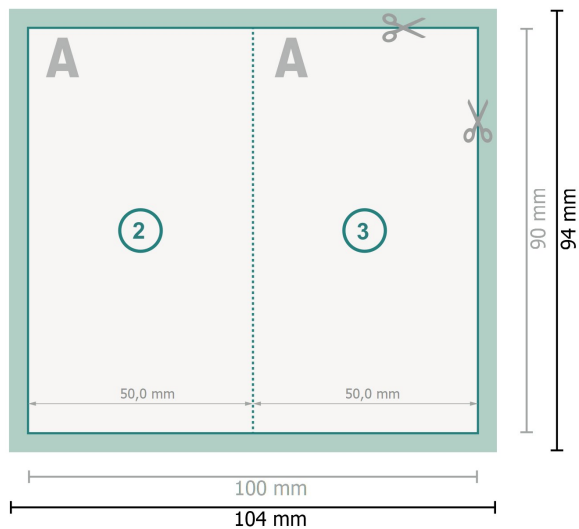

Folded Cards, Portrait, 5.0 x 9.0 cm

1 fold

Dataformat (incl. 2 mm bleed):

10,4 x 9,4 cm

bleed:

2 mm

Trimmed size:

10 x 9 cm

Trimmed size (closed):

5 x 9 cm

Safety margin:

4 mm

Maintaining space between the text/information and the edge of the trimmed format prevents undesirable cuts.

Please note:

Allow for trim allowance and safety margin according to instructions.

Arrange background graphics, images or graphics up to the edge of the data format.

Tolerances may occur during production due to cutting, punching and folding processes.

Printing data: Instructions and templates can be found under the menu item *Printing data* at www.onlineprinters.com