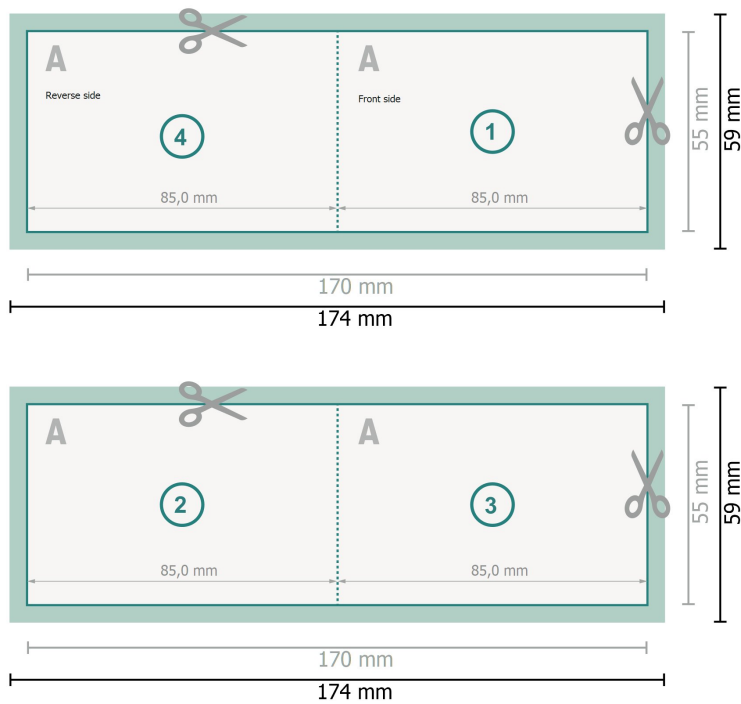

Folded Cards, Landscape, 8.5 x 5.5 cm

1 fold

Dataformat (incl. 2 mm bleed):

17,4 x 5,9 cm

bleed:

2 mm

Trimmed size:

17 x 5,5 cm

Trimmed size (closed):

8,5 x 5,5 cm

Safety margin:

4 mm

Maintaining space between the text/information and the edge of the trimmed format prevents undesirable cuts.

Explanation of symbols

Bleed

Reading direction

Trimmed size

Data format

Creasing/Folding

Please note:

Allow for trim allowance and safety margin according to instructions.

Arrange background graphics, images or graphics up to the edge of the data format.