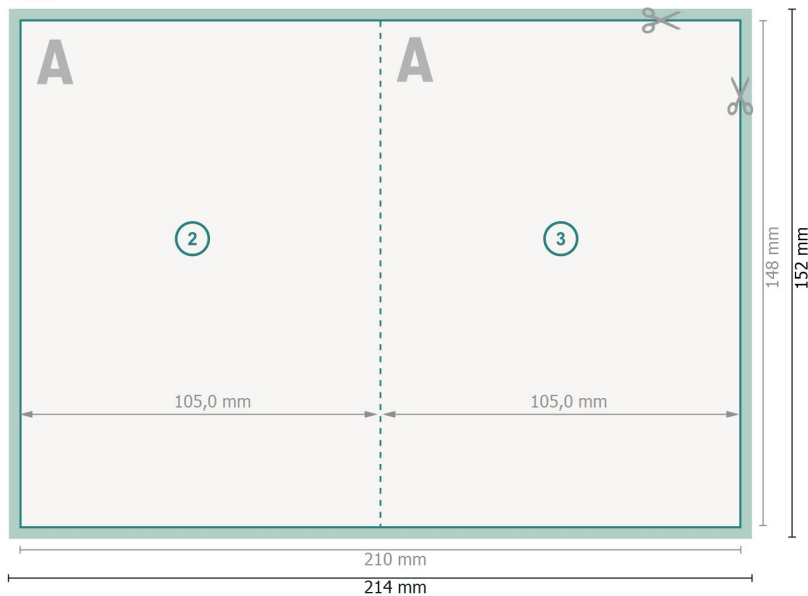

Folded Leaflets Portrait, A6

4 pages, 1 fold

Outside

Inside

Dataformat (incl. 2 mm bleed):

21,4 x 15,2 cm

bleed:

2 mm

Trimmed size:

21 x 14,8 cm

Trimmed size (closed):

10,5 x 14,8 cm

Safety margin:

4 mm

Maintaining space between the text/information and the edge of the trimmed format prevents undesirable cuts.

Explanation of symbols

Bleed

Reading direction

Trimmed size

Data format

We will cut/perforate your product here

Creasing/Folding

Please note:

Allow for trim allowance and safety margin according to instructions.

Arrange background graphics, images or graphics up to the edge of the data format.

Tolerances may occur during production due to cutting, punching and folding processes.

Printing data: Instructions and templates can be found under the menu item *Printing data* at www.onlineprinters.com