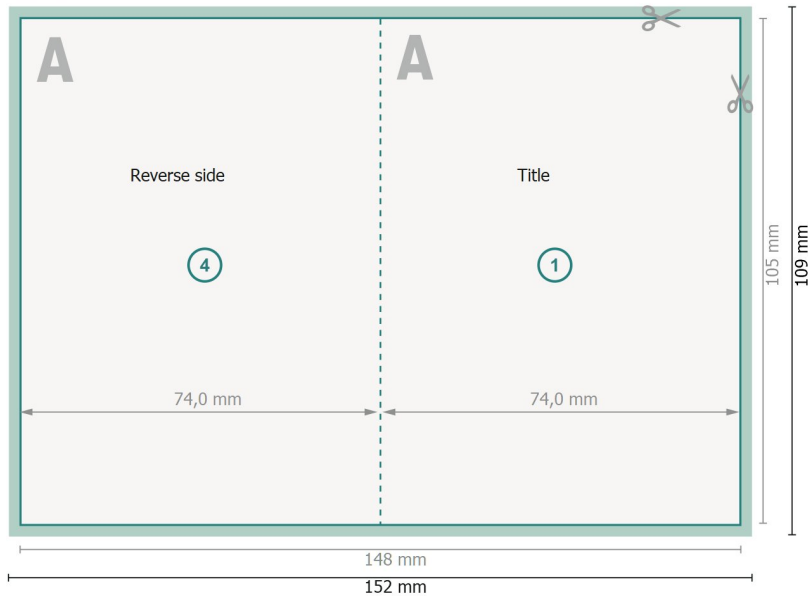

Folded Leaflets Portrait, A7

4 pages, 1 fold

Outside

Inside

Dataformat (incl. 2 mm bleed):

15,2 x 10,9 cm

bleed:

2 mm

Trimmed size:

14,8 x 10,5 cm

Trimmed size (closed):

7,4 x 10,5 cm

Safety margin:

4 mm

Maintaining space between the text/information and the edge of the trimmed format prevents undesirable cuts.

Explanation of symbols

Bleed

Reading direction

Trimmed size

Data format

We will cut/perforate your product here

Creasing/Folding

Please note:

Allow for trim allowance and safety margin according to instructions.

Arrange background graphics, images or graphics up to the edge of the data format.

Tolerances may occur during production due to cutting, punching and folding processes.

Printing data: Instructions and templates can be found under the menu item *Printing data* at www.onlineprinters.com