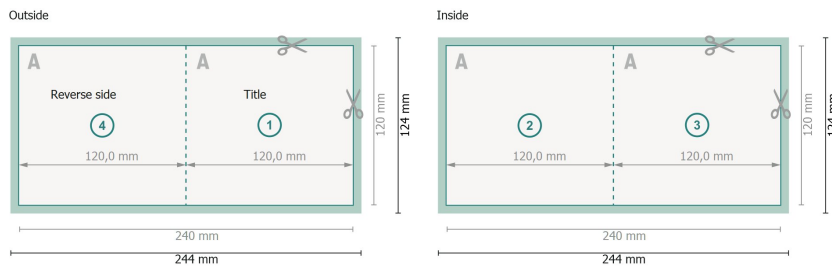

Folded Leaflets Portrait, CD-Format

4 pages, 1 fold

Dataformat (incl. 2 mm bleed):
24,4 x 12,4 cm

bleed:
2 mm

Trimmed size:
24 x 12 cm

Trimmed size (closed):
12 x 12 cm

Safety margin:
4 mm

Maintaining space between the text/information and the edge of the trimmed format prevents undesirable cuts.

Explanation of symbols

-  Bleed
-  Reading direction
-  Trimmed size
-  Data format
-  We will cut/perforate your product here
-  Creasing/Folding

Please note:

Allow for trim allowance and safety margin according to instructions.

Arrange background graphics, images or graphics up to the edge of the data format.

Tolerances may occur during production due to cutting, punching and folding processes.

Printing data: Instructions and templates can be found under the menu item *Printing data* at www.onlineprinters.com