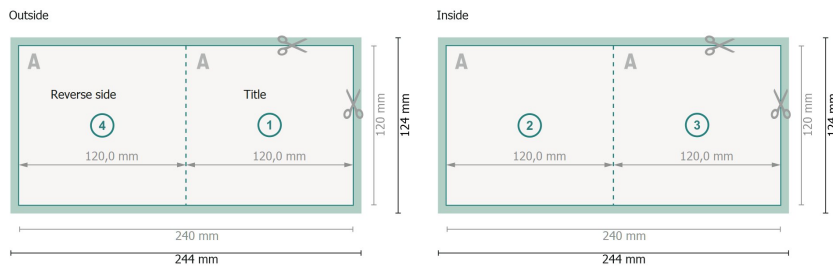

## Folded Leaflets Portrait, CD-Format

4 pages, 1 fold

**Dataformat (incl. 2 mm bleed):**  
24,4 x 12,4 cm

**bleed:**  
2 mm

**Trimmed size:**  
24 x 12 cm

**Trimmed size (closed):**  
12 x 12 cm

**Safety margin:**  
4 mm

Maintaining space between the text/information and the edge of the trimmed format prevents undesirable cuts.

### Explanation of symbols

-  Bleed
-  Reading direction
-  Trimmed size
-  Data format
-  We will cut/perforate your product here
-  Creasing/Folding

---

### Please note:

Allow for trim allowance and safety margin according to instructions.

Arrange background graphics, images or graphics up to the edge of the data format.

Tolerances may occur during production due to cutting, punching and folding processes.