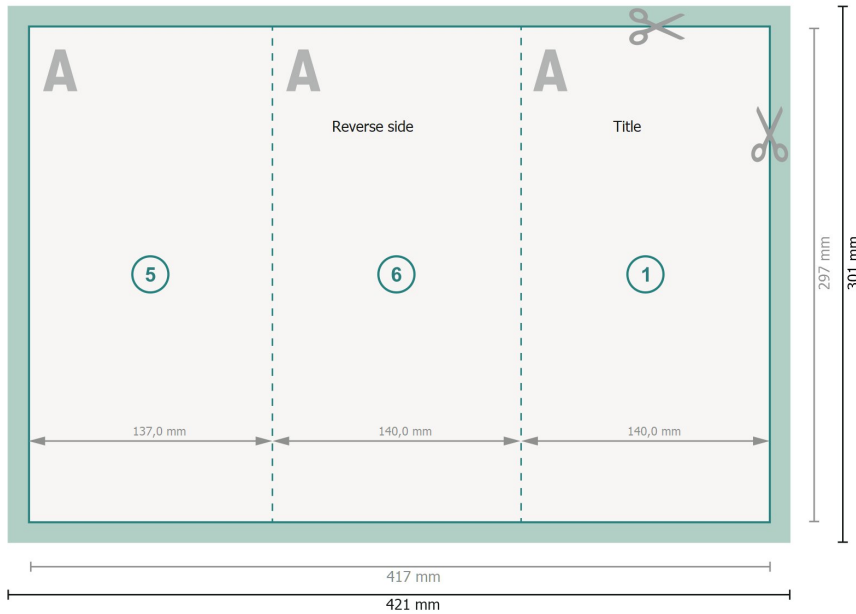

Folded Leaflets Portrait, 1/3 A3

2-fold letter fold

Outside

Inside

Dataformat (incl. 2 mm bleed):
42,1 x 30,1 cm

bleed:
2 mm

Trimmed size:
41,7 x 29,7 cm

Trimmed size (closed):
14 x 29,7 cm

Safety margin:
4 mm

Maintaining space between the text/information and the edge of the trimmed format prevents undesirable cuts.

Explanation of symbols

Bleed

Reading direction

Trimmed size

Data format

We will cut/perforate your product here

Creasing/Folding

Please note:

Allow for trim allowance and safety margin according to instructions.

Arrange background graphics, images or graphics up to the edge of the data format.

Tolerances may occur during production due to cutting, punching and folding processes.