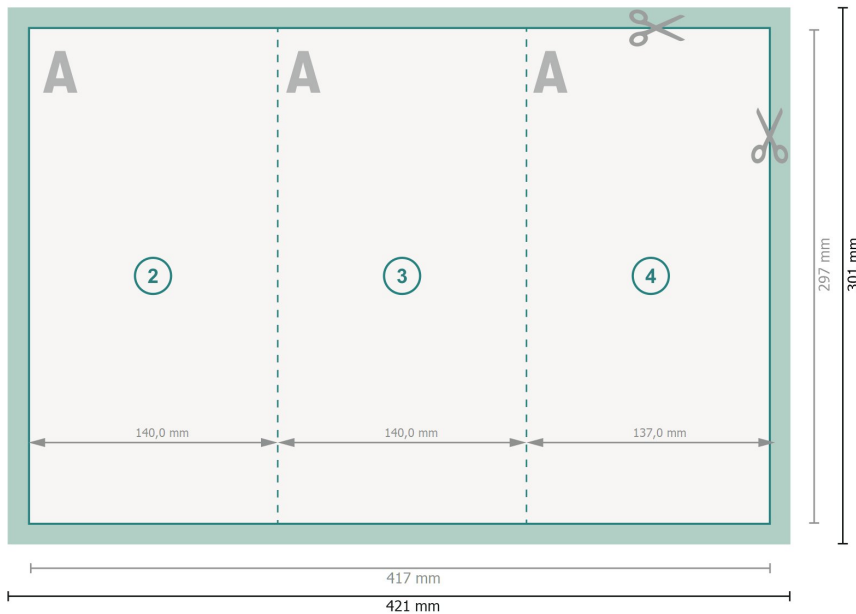

Folded Leaflets Portrait, 1/3 A3

2-fold letter fold

Outside

Inside

Dataformat (incl. 2 mm bleed):
42,1 x 30,1 cm

bleed:
2 mm

Trimmed size:
41,7 x 29,7 cm

Trimmed size (closed):
14 x 29,7 cm

Safety margin:
4 mm

Maintaining space between the text/information and the edge of the trimmed format prevents undesirable cuts.

Explanation of symbols

Bleed

Reading direction

Trimmed size

Data format

We will cut/perforate your product here

Creasing/Folding

Please note:

Allow for trim allowance and safety margin according to instructions.

Arrange background graphics, images or graphics up to the edge of the data format.

Tolerances may occur during production due to cutting, punching and folding processes.