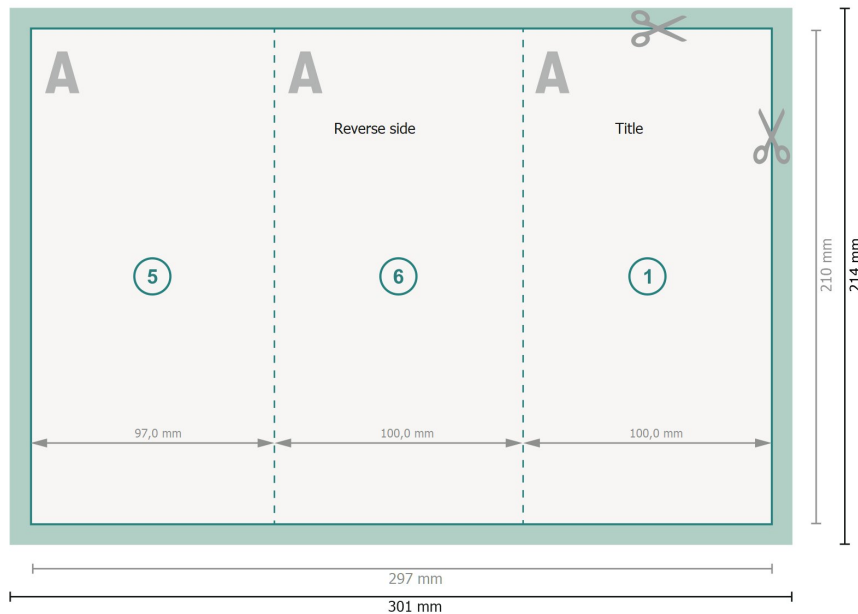

Folded Leaflets Portrait, DL

6 pages, 2-fold letter fold

Outside

Inside

Dataformat (incl. 2 mm bleed):
30,1 x 21,4 cm

bleed:
2 mm

Trimmed size:
29,7 x 21 cm

Trimmed size (closed):
10 x 21 cm

Safety margin:
4 mm

Maintaining space between the text/information and the edge of the trimmed format prevents undesirable cuts.

Explanation of symbols

Bleed

Reading direction

Trimmed size

Data format

We will cut/perforate your product here

Creasing/Folding

Please note:

Allow for trim allowance and safety margin according to instructions.

Arrange background graphics, images or graphics up to the edge of the data format.

Tolerances may occur during production due to cutting, punching and folding processes.