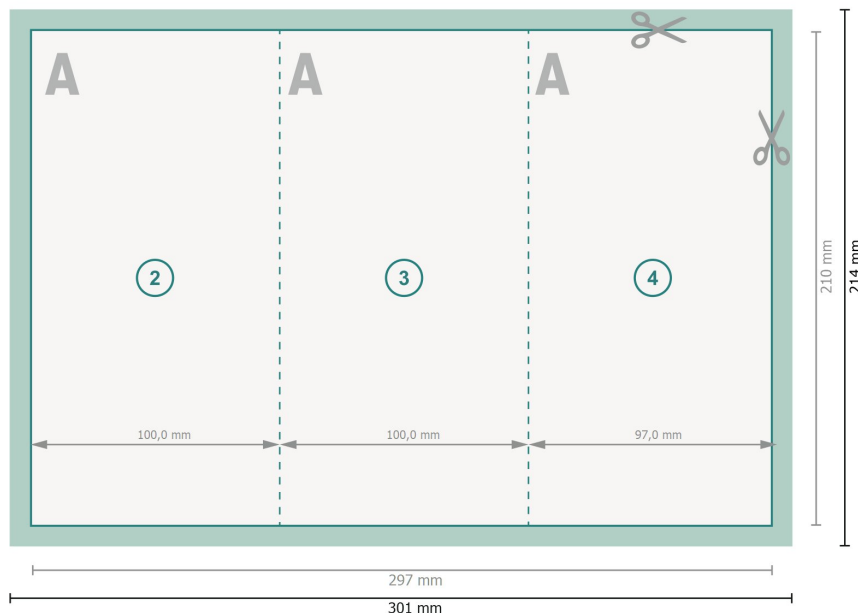

Folded Leaflets Portrait, DL

6 pages, 2-fold letter fold

Outside

Inside

Dataformat (incl. 2 mm bleed):
30,1 x 21,4 cm

bleed:
2 mm

Trimmed size:
29,7 x 21 cm

Trimmed size (closed):
10 x 21 cm

Safety margin:
4 mm

Maintaining space between the text/information and the edge of the trimmed format prevents undesirable cuts.

Explanation of symbols

Bleed

Reading direction

Trimmed size

Data format

We will cut/perforate your product here

Creasing/Folding

Please note:

Allow for trim allowance and safety margin according to instructions.

Arrange background graphics, images or graphics up to the edge of the data format.

Tolerances may occur during production due to cutting, punching and folding processes.