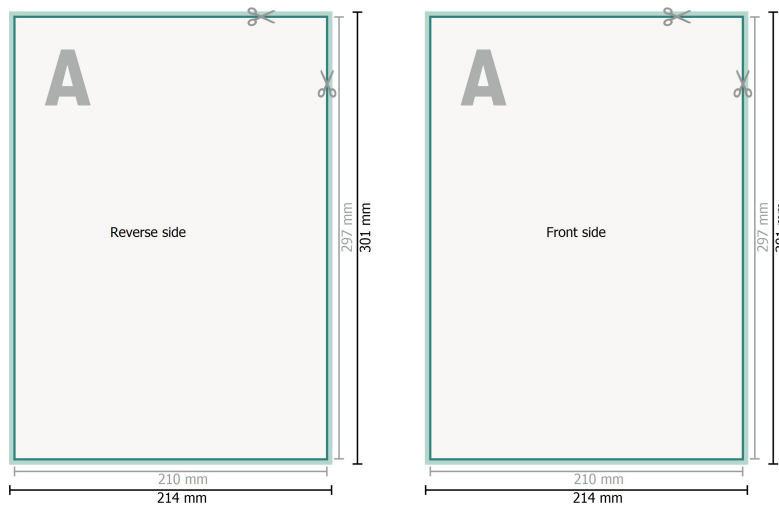

Loseblattsammlung, A4, 21 x 29,7 cm, Hochformat, 1/1-farbig

Dataformat (incl. 2 mm bleed):

21,4 x 30,1 cm

bleed:

2 mm

Trimmed size:

21 x 29,7 cm

Safety margin:

4 mm

Maintaining space between the text/information and the edge of the trimmed format prevents undesirable cuts.

Explanation of symbols

Bleed

Reading direction

Trimmed size

Data format

Sequence of pages

Create pages consecutively as individual pages.

finished product

Please note:

Allow for trim allowance and safety margin according to instructions.

Arrange background graphics, images or graphics up to the edge of the data format.

Tolerances may occur during production due to cutting, punching and folding processes.

Printing data: Instructions and templates can be found under the menu item *Printing data* at www.onlineprinters.com