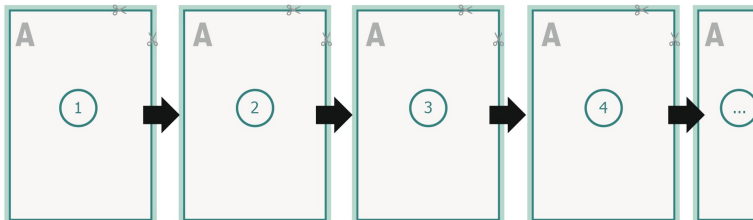

## Loseblattsammlung, A4, 21 x 29,7 cm, Hochformat, 4/0-farbig

**Dataformat (incl. 2 mm bleed):**

21,4 x 30,1 cm

**bleed:**

2 mm

**Trimmed size:**

21 x 29,7 cm

**Safety margin:**

4 mm

Maintaining space between the text/information and the edge of the trimmed format prevents undesirable cuts.

**Explanation of symbols**

Bleed

Reading direction

Trimmed size

Data format

**Sequence of pages**

Create pages consecutively as individual pages.

**finished product****Please note:**

Allow for trim allowance and safety margin according to instructions.

Arrange background graphics, images or graphics up to the edge of the data format.