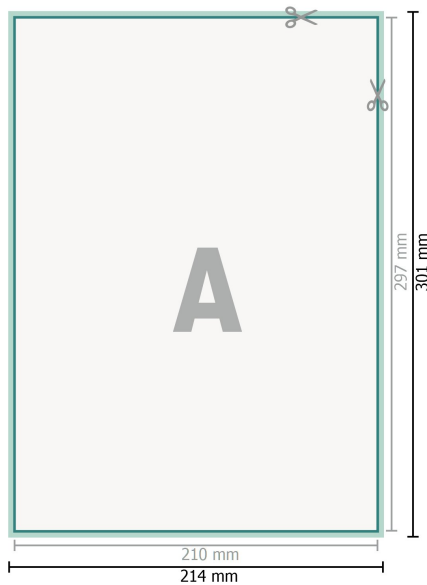

## Loseblattsammlung, A4, 21 x 29,7 cm, Hochformat, 4/0-farbig

**Dataformat (incl. 2 mm bleed):**

21,4 x 30,1 cm

**bleed:**

2 mm

**Trimmed size:**

21 x 29,7 cm

**Safety margin:**

4 mm

Maintaining space between the text/information and the edge of the trimmed format prevents undesirable cuts.

**Explanation of symbols**

Bleed

Reading direction

Trimmed size

Data format

**Sequence of pages**