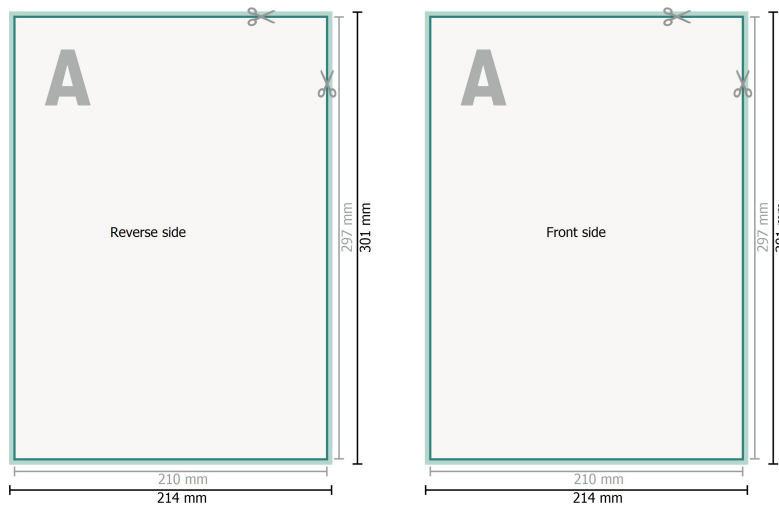

## Loseblattsammlung, A4, 21 x 29,7 cm, Hochformat, 4/4-farbig

### Dataformat (incl. 2 mm bleed):

21,4 x 30,1 cm

### Trimmed size:

21 x 29,7 cm

### Safety margin:

4 mm

Maintaining space between the text/information and the edge of the trimmed format prevents undesirable cuts.