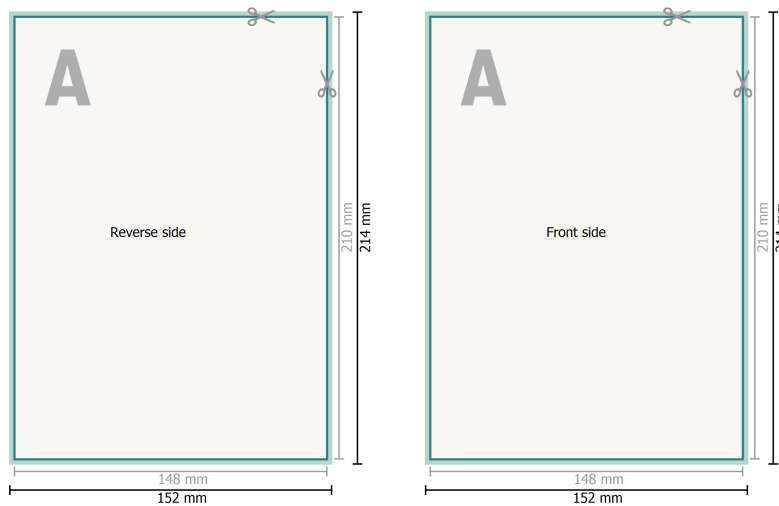

Loseblattsammlung, A5, 14,8 x 21 cm, Hochformat, 1/1-farbig

Dataformat (incl. 2 mm bleed):

15,2 x 21,4 cm

bleed:

2 mm

Trimmed size:

14,8 x 21 cm

Safety margin:

4 mm

Maintaining space between the text/information and the edge of the trimmed format prevents undesirable cuts.

Explanation of symbols

Bleed

Reading direction

Trimmed size

Data format

Sequence of pages

Create pages consecutively as individual pages.

finished product

Please note:

Allow for trim allowance and safety margin according to instructions.

Arrange background graphics, images or graphics up to the edge of the data format.

Tolerances may occur during production due to cutting, punching and folding processes.

Printing data: Instructions and templates can be found under the menu item *Printing data* at www.onlineprinters.com