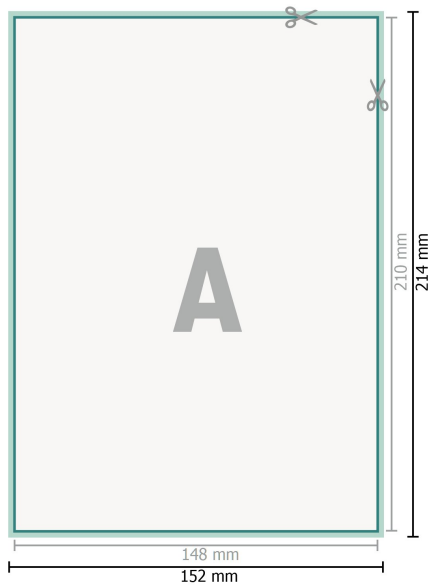

## Loseblattsammlung, A5, 14,8 x 21 cm, Hochformat, 4/0-farbig

**Dataformat (incl. 2 mm bleed):**

15,2 x 21,4 cm

**bleed:**

2 mm

**Trimmed size:**

14,8 x 21 cm

**Safety margin:**

4 mm

Maintaining space between the text/information and the edge of the trimmed format prevents undesirable cuts.

**Explanation of symbols**

Bleed

Reading direction

Trimmed size

Data format

**Sequence of pages**