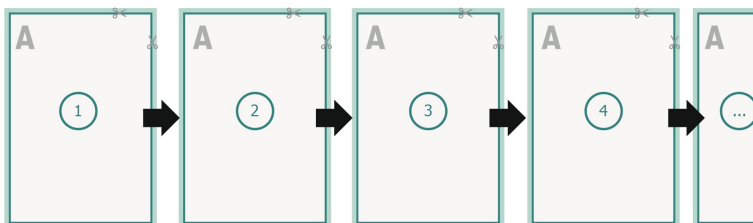

## Loseblattsammlung, A5, 14,8 x 21 cm, Hochformat, 4/0-farbig

**Dataformat (incl. 2 mm bleed):**

15,2 x 21,4 cm

**bleed:**

2 mm

**Trimmed size:**

14,8 x 21 cm

**Safety margin:**

4 mm

Maintaining space between the text/information and the edge of the trimmed format prevents undesirable cuts.

**Explanation of symbols**

Bleed

Reading direction

Trimmed size

Data format

**Sequence of pages**

Create pages consecutively as individual pages.

**finished product****Please note:**

Allow for trim allowance and safety margin according to instructions.

Arrange background graphics, images or graphics up to the edge of the data format.