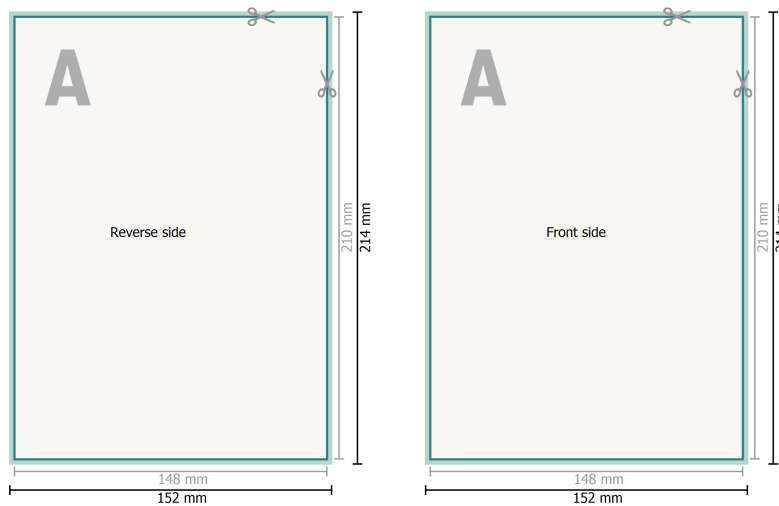

Loseblattsammlung, A5, 14,8 x 21 cm, Hochformat, 4/4-farbig

Dataformat (incl. 2 mm bleed):

15,2 x 21,4 cm

bleed:

2 mm

Trimmed size:

14,8 x 21 cm

Safety margin:

4 mm

Maintaining space between the text/information and the edge of the trimmed format prevents undesirable cuts.

Explanation of symbols

Bleed

Reading direction

Trimmed size

Data format

Sequence of pages

Create pages consecutively as individual pages.

finished product

Please note:

Allow for trim allowance and safety margin according to instructions.

Arrange background graphics, images or graphics up to the edge of the data format.

Tolerances may occur during production due to cutting, punching and folding processes.

Printing data: Instructions and templates can be found under the menu item *Printing data* at www.onlineprinters.com