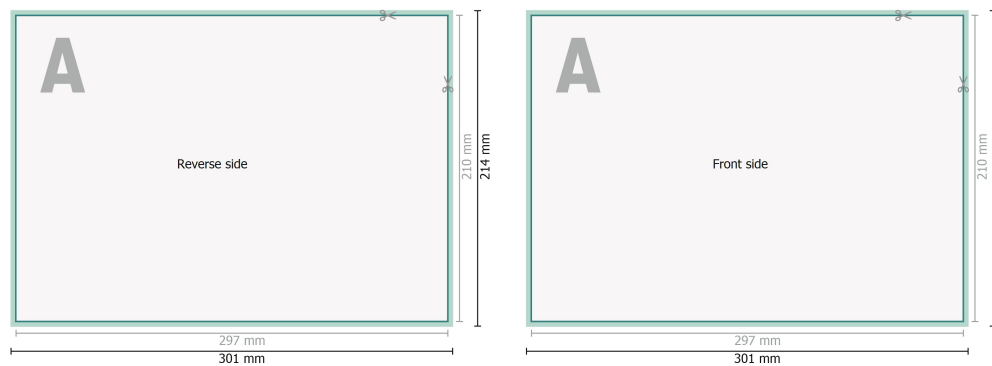

Datasheet

Loseblattsammlung, A4, 29,7 x 21 cm, Querformat, 1/1-farbig

Dataformat (incl. 2 mm bleed):
30,1 x 21,4 cm

bleed:
2 mm

Trimmed size:
29,7 x 21 cm

Safety margin:
4 mm
Maintaining space between the text/information and the edge of the trimmed format prevents undesirable cuts.

Explanation of symbols

-  Bleed
-  Reading direction
-  Trimmed size
-  Data format

Sequence of pages
Create pages consecutively as individual pages.

finished product

Please note:

Allow for trim allowance and safety margin according to instructions.

Arrange background graphics, images or graphics up to the edge of the data format.

Tolerances may occur during production due to cutting, punching and folding processes.

Printing data: Instructions and templates can be found under the menu item *Printing data at*