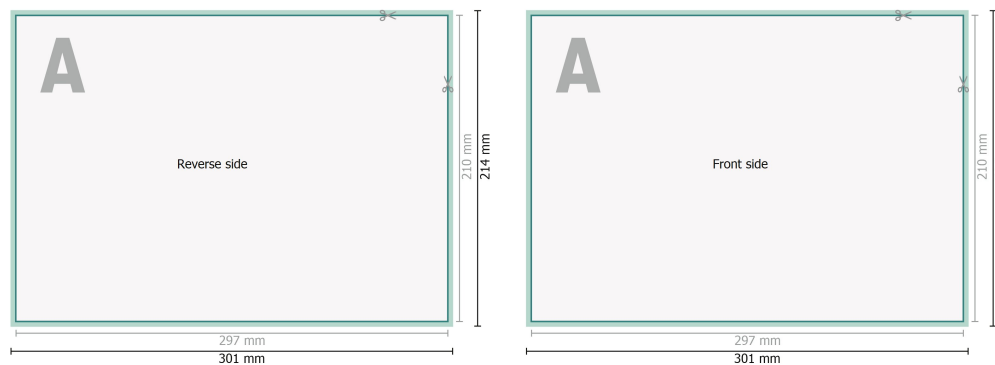

Datasheet

Loseblattsammlung, A4, 29,7 x 21 cm, Querformat, 4/4-farbig

Dataformat (incl. 2 mm bleed):
30,1 x 21,4 cm

bleed:
2 mm

Trimmed size:
29,7 x 21 cm

Safety margin:
4 mm
Maintaining space between the text/information and the edge of the trimmed format prevents undesirable cuts.

Explanation of symbols

-  Bleed
-  Reading direction
-  Trimmed size
-  Data format

Sequence of pages
Create pages consecutively as individual pages.

finished product

Please note:

Allow for trim allowance and safety margin according to instructions.

Arrange background graphics, images or graphics up to the edge of the data format.

Tolerances may occur during production due to cutting, punching and folding processes.

Printing data: Instructions and templates can be found under the menu item *Printing data at*