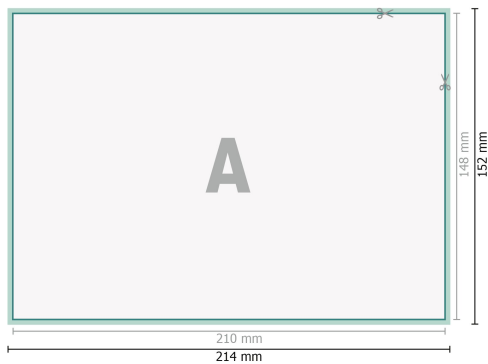

Datasheet

Loseblattsammlung, A5, 21 x 14,8 cm, Querformat, 4/0-farbig

Dataformat (incl. 2 mm bleed):
21,4 x 15,2 cm

bleed:
2 mm

Trimmed size:
21 x 14,8 cm

Safety margin:
4 mm
Maintaining space between the text/information and the edge of the trimmed format prevents undesirable cuts.

Explanation of symbols

-  Bleed
-  Reading direction
-  Trimmed size
-  Data format

Sequence of pages
Create pages consecutively as individual pages.

finished product

Please note:

Allow for trim allowance and safety margin according to instructions.

Arrange background graphics, images or graphics up to the edge of the data format.

Tolerances may occur during production due to cutting, punching and folding processes.

Printing data: Instructions and templates can be found under the menu item *Printing data at*