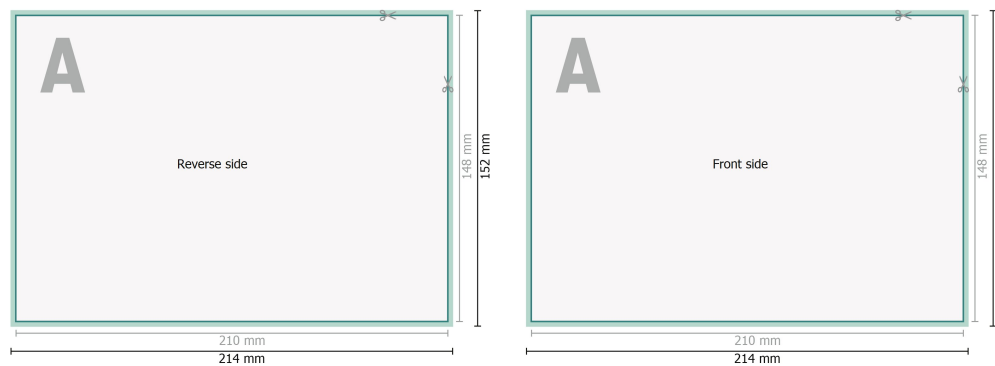

Datasheet

Loseblattsammlung, A5, 21 x 14,8 cm, Querformat, 4/4-farbig

Dataformat (incl. 2 mm bleed):
21,4 x 15,2 cm

bleed:
2 mm

Trimmed size:
21 x 14,8 cm

Safety margin:
4 mm
Maintaining space between the text/information and the edge of the trimmed format prevents undesirable cuts.

Sequence of pages

Create pages consecutively as individual pages.

finished product

Please note:

Allow for trim allowance and safety margin according to instructions.

Arrange background graphics, images or graphics up to the edge of the data format.